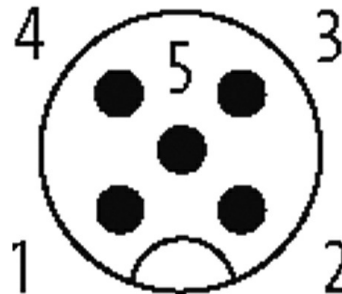

**M12 MALE 90° SHIELDED WIREABLE SCREW TERM.**5-pol. max.0,75mm<sup>2</sup> 6-8mm

Male 90°  
M12, 5-pole  
A-coded  
shielded

**Illustration**

Male

Product may differ from Image

**Form**

Form 13361

**Technical Data**

Operating voltage	max. 60 V AC/DC
Operating current per contact	max. 4 A
Connection cross section	max. 0.75 mm <sup>2</sup>
Sealing range (cable Ø)	6...8 mm
Protection	IP67 inserted and tightened (EN 60529)
Housing	Brass, nickel plated

**General data**

Temperature range -40...+85 °C

**Commercial data**

country of origin DE

customs tariff number	85366990
EAN	4048879198813
eClass	27279221
Packaging unit	1

**Sketch**

Product may differ from Image