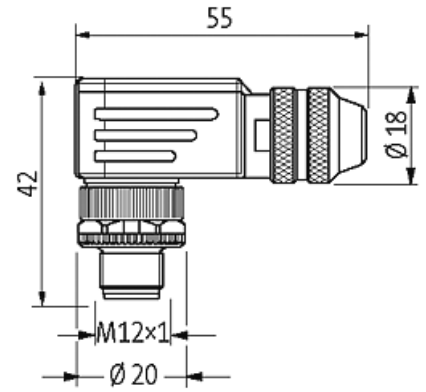

**M12 MALE 90° SHIELDED WIREABLE SCREW TERM.**5-pol. max.0,75mm<sup>2</sup> 6-8mm

Male 90°  
M12, 5-pole  
A-coded  
shielded

**Illustration**

Male

Product may differ from Image

**Form**

Form 13361

**Technical Data**

Operating voltage	max. 60 V AC/DC
Operating current per contact	max. 4 A
Connection cross section	max. 0.75 mm <sup>2</sup>
Sealing range (cable Ø)	6...8 mm
Protection	IP67 inserted and tightened (EN 60529)
Housing	Brass, nickel plated

**General data**

Temperature range -40...+85 °C

**Commercial data**

country of origin DE

customs tariff number	85366990
EAN	4048879198813
eClass	27279221
Packaging unit	1

**Sketch**

Product may differ from Image