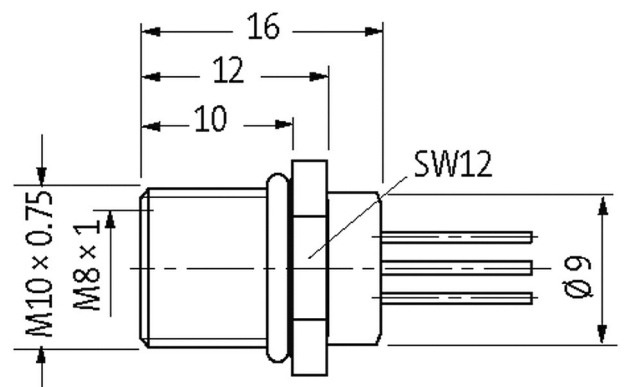

**M8 FEMALE FLANGE PLUG REAR MOUNT**

PP wires 4x0.25 1m

Flange female  
M8, 4-pole  
Rear mounting  
with multi-strand wire

**Illustration**

Product may differ from Image

**Approvals**

**Form**

Form 08585

**General data**

Pollution Degree 3

Temperature range -25...+85 °C

**Cables**

Cable number 969

No./diameter of wires 4 x 0.25 mm<sup>2</sup>

Wire isolation PP (br, bk, bl, wh)

Outer Ø 1.1 mm ±5%

Temperature range (fixed) -40...+90 °C

Temperature range (mobile) -25...+90 °C

Bend radius (fixed) 5 x outer Ø

**Technical Data**

Operating voltage max. 50 V AC/60 V DC

Rated surge voltage 1.5 kV

Operating current per contact max. 4 A

No. of poles 4

Material group IEC 60664-1, category I

Locking of ports Screw thread (M8x1 mm) recommended torque 0.4 Nm, self-securing

Protection IP67 inserted and tightened (EN 60529)

Protection NEMA 3, 4, 6P (UL 50E)