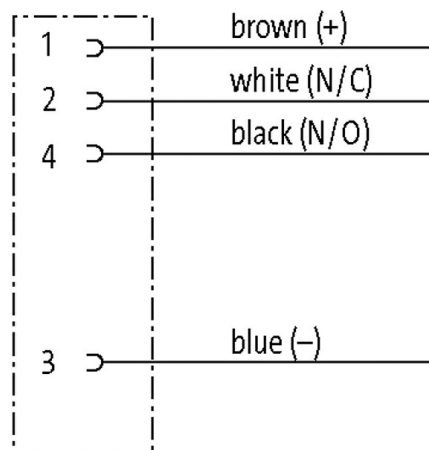

**M8 FEMALE FLANGE PLUG REAR MOUNT**

PP wires 4x0.25 1m

Flange female  
M8, 4-pole  
Rear mounting  
with multi-strand wire

**Illustration**

Product may differ from Image

**Approvals**

**Form**

Form 08585

**General data**

Pollution Degree 3

Temperature range -25...+85 °C

**Cables**

Cable number 969

No./diameter of wires 4 x 0.25 mm<sup>2</sup>

Wire isolation PP (br, bk, bl, wh)

Outer Ø 1.1 mm ±5%

No. of poles 4

Material group IEC 60664-1, category I

Locking of ports Screw thread (M8x1 mm) recommended torque 0.4 Nm, self-securing

Protection IP67 inserted and tightened (EN 60529)

Protection NEMA 3, 4, 6P (UL 50E)