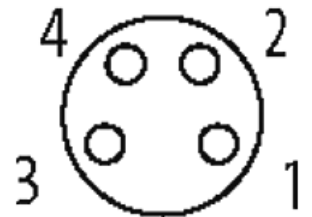

No. of poles 4

Material group IEC 60664-1, category I

Locking of ports Screw thread (M8x1 mm) recommended torque 0.4 Nm, self-securing

Protection IP67 inserted and tightened (EN 60529)

Protection NEMA 3, 4, 6P (UL 50E)

**Commercial data**

country of origin DE

customs tariff number 85444290

EAN 4048879435390

eClass 27279220

Packaging unit 1

**Sketch**

Female