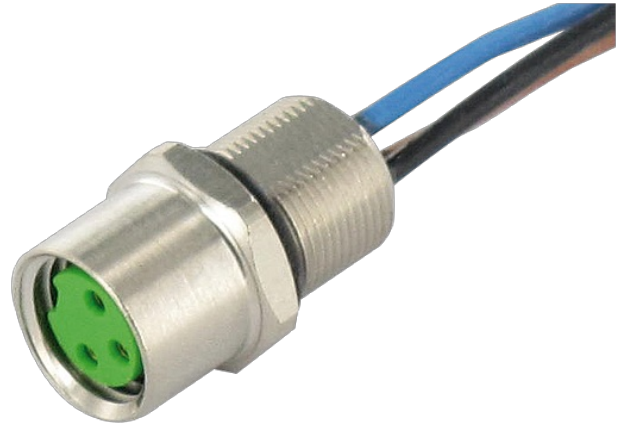

**M8 FEMALE FLANGE PLUG A CODED FRONT MOUNT**

PP-wires 4x0.25 1m

Flange female  
M8, 4-pole  
Front mounting  
with multi-strand wire

**Illustration**

Product may differ from Image

**Approvals**

**Form**

Form 08581

**General data**

Temperature range -25...+85 °C

**Cables**

Cable number 969

No./diameter of wires 4 x 0.25 mm<sup>2</sup>

Wire isolation PP (br, bk, bl, wh)

Outer Ø 1.1 mm ±5%

Temperature range (fixed) -40...+90 °C

Temperature range (mobile) -25...+90 °C

Bend radius (fixed) 5 x outer Ø

**Technical Data**

Operating voltage max. 50 V AC/60 V DC

Rated surge voltage 1.5 kV

Operating current per contact max. 4 A

Locking of ports Screw thread (M8x1 mm) recommended torque 0.4 Nm, self-securing

**Sketch**

Female

Product may differ from image