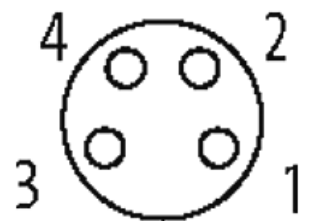

Protection IP67 inserted and tightened (EN 60529)

Protection NEMA 3, 4, 6P (UL 50E)

**Commercial data**

country of origin DE

customs tariff number 85444290

EAN 4048879407687

eClass 27279220

Packaging unit 1

**Sketch**

Female

Product may differ from image