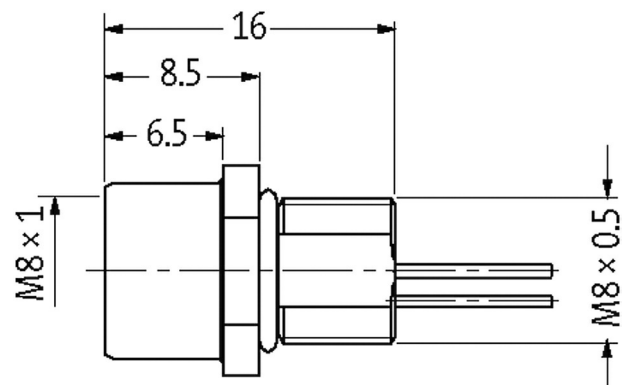

**M8 FEMALE FLANGE PLUG A CODED FRONT MOUNT**

PP-wires 4x0.25 1m

Flange female  
M8, 4-pole  
Front mounting  
with multi-strand wire

**Illustration**

Product may differ from Image

**Approvals**

**Form**

Form 08581

**General data**

Temperature range -25...+85 °C

**Cables**

Cable number 969

No./diameter of wires 4 x 0.25 mm<sup>2</sup>

Wire isolation PP (br, bk, bl, wh)

Outer Ø 1.1 mm ±5%

Temperature range (fixed) -40...+90 °C

Temperature range (mobile) -25...+90 °C

Bend radius (fixed) 5 x outer Ø

**Technical Data**

Operating voltage max. 50 V AC/60 V DC

Rated surge voltage 1.5 kV

Operating current per contact max. 4 A

Locking of ports Screw thread (M8x1 mm) recommended torque 0.4 Nm, self-securing

Protection IP67 inserted and tightened (EN 60529)

Protection NEMA 3, 4, 6P (UL 50E)

**Commercial data**

country of origin DE

customs tariff number 85444290

EAN 4048879407687

eClass 27279220

Packaging unit 1