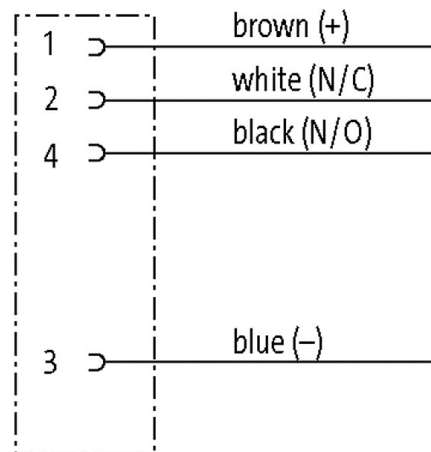

**M8 FEMALE FLANGE PLUG A CODED FRONT MOUNT**

PP-wires 4x0.25 1m

Flange female  
M8, 4-pole  
Front mounting  
with multi-strand wire

**Illustration**

Product may differ from Image

**Approvals**

**Form**

Form 08581

**General data**

Temperature range -25...+85 °C

**Cables**

Cable number 969

No./diameter of wires 4 x 0.25 mm<sup>2</sup>

Wire isolation PP (br, bk, bl, wh)

Outer Ø 1.1 mm ±5%

Temperature range (fixed) -40...+90 °C