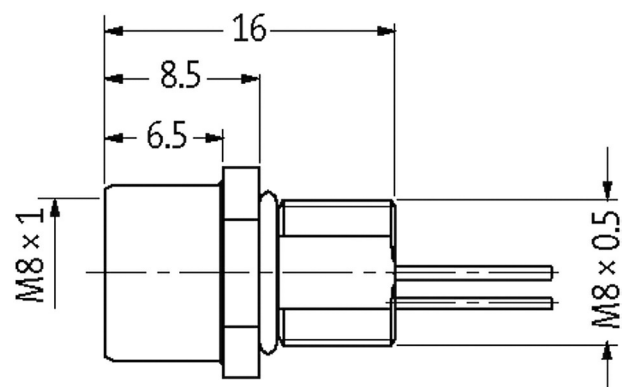

M8 FEMALE FLANGE PLUG A CODED FRONT MOUNT

PP-wires 4x0.25 0.5m

Flange female
M8, 4-pole
Front mounting
with multi-strand wire

Illustration

Product may differ from Image

Approvals

**Form**

Form 08581

General data

Temperature range -25...+85 °C

Cables

Cable number 969

No./diameter of wires 4 x 0.25 mm²

Wire isolation PP (br, bk, bl, wh)

Outer Ø 1.1 mm ±5%

Temperature range (fixed) -40...+90 °C

Temperature range (mobile) -25...+90 °C

Bend radius (fixed) 5 x outer Ø

Technical Data

Operating voltage max. 50 V AC/60 V DC

Rated surge voltage 1.5 kV

Operating current per contact max. 4 A

Locking of ports Screw thread (M8x1 mm) recommended torque 0.4 Nm, self-securing

Protection IP67 inserted and tightened (EN 60529)

Protection NEMA 3, 4, 6P (UL 50E)

Commercial data

country of origin DE

customs tariff number 85444290

EAN 4048879407670

eClass 27279220

Packaging unit 1