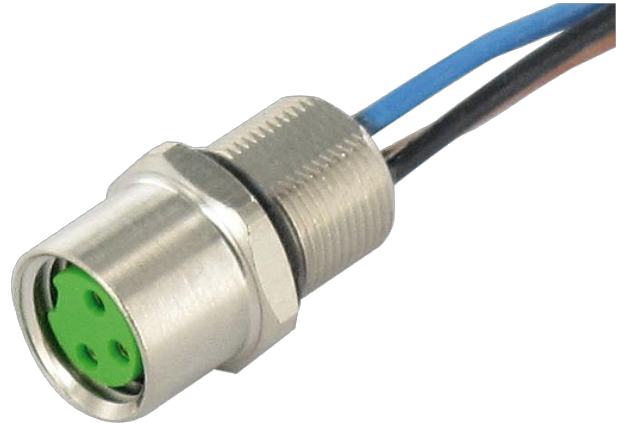

M8 FEMALE FLANGE PLUG A CODED FRONT MOUNT

PP-wires 4x0.25 0.5m

Flange female
M8, 4-pole
Front mounting
with multi-strand wire

Illustration

Product may differ from Image

Approvals

**Form**

Form 08581

General data

Temperature range -25...+85 °C

Cables

Cable number 969

No./diameter of wires 4 x 0.25 mm²

Wire isolation PP (br, bk, bl, wh)

Outer Ø 1.1 mm ±5%

Temperature range (fixed) -40...+90 °C

Temperature range (mobile) -25...+90 °C

Bend radius (fixed) 5 x outer Ø

Technical Data

Operating voltage max. 50 V AC/60 V DC

Rated surge voltage 1.5 kV

Operating current per contact max. 4 A

Locking of ports Screw thread (M8x1 mm) recommended torque 0.4 Nm, self-securing

Protection IP67 inserted and tightened (EN 60529)

Protection NEMA 3, 4, 6P (UL 50E)

Commercial data

country of origin DE

customs tariff number 85444290

EAN 4048879407670

eClass 27279220

Packaging unit 1