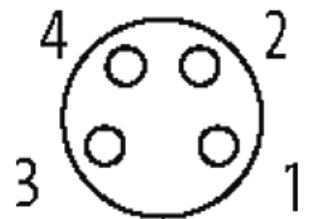

Form

Form 08581

General data

Temperature range -25...+85 °C

Cables

Cable number 969

No./diameter of wires 4 x 0.25 mm²

Wire isolation PP (br, bk, bl, wh)

Outer Ø 1.1 mm ±5%

Temperature range (fixed) -40...+90 °C

Temperature range (mobile) -25...+90 °C

Bend radius (fixed) 5 x outer Ø

Technical Data

Operating voltage max. 50 V AC/60 V DC

Rated surge voltage 1.5 kV

Operating current per contact max. 4 A

Locking of ports Screw thread (M8x1 mm) recommended torque 0.4 Nm, self-securing

Protection IP67 inserted and tightened (EN 60529)

Protection NEMA 3, 4, 6P (UL 50E)

Commercial data

country of origin DE

customs tariff number 85444290

EAN 4048879407670

eClass 27279220

Packaging unit 1

Sketch

Female

Product may differ from image