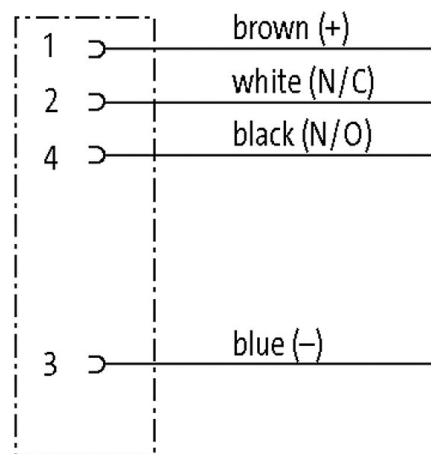

M8 FEMALE FLANGE PLUG A CODED FRONT MOUNT

PP-wires 4x0.25 0.5m

Flange female
M8, 4-pole
Front mounting
with multi-strand wire

Illustration

Product may differ from Image

Approvals

**Form**

Form 08581

General data

Temperature range -25...+85 °C

Cables

Cable number 969

No./diameter of wires 4 x 0.25 mm²

Wire isolation PP (br, bk, bl, wh)

Outer Ø 1.1 mm ±5%

Temperature range (fixed) -40...+90 °C