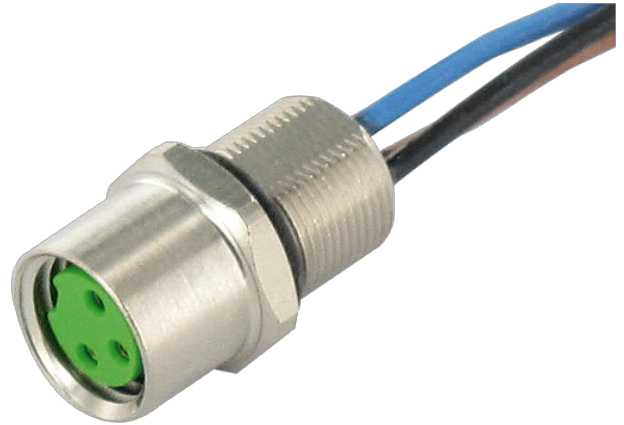

M8 FEMALE FLANGE PLUG A CODED FRONT MOUNT

PP-wires 4x0.25 0.2m

Flange female
M8, 4-pole
Front mounting
with multi-strand wire

Illustration

Product may differ from Image

Approvals

**Form**

Form 08581

General data

Temperature range -25...+85 °C

Cables

Cable number 969

No./diameter of wires 4 x 0.25 mm²

Wire isolation PP (br, bk, bl, wh)

Outer Ø 1.1 mm ±5%

Temperature range (fixed) -40...+90 °C

Temperature range (mobile) -25...+90 °C

Bend radius (fixed) 5 x outer Ø

Technical Data

Operating voltage max. 50 V AC/60 V DC

Rated surge voltage 1.5 kV

Operating current per contact max. 4 A

Locking of ports Screw thread (M8x1 mm) recommended torque 0.4 Nm, self-securing

Protection IP67 inserted and tightened (EN 60529)

Protection NEMA 3, 4, 6P (UL 50E)

Commercial data

country of origin DE

customs tariff number 85444290

EAN 4048879407663

eClass 27279220

Packaging unit 1