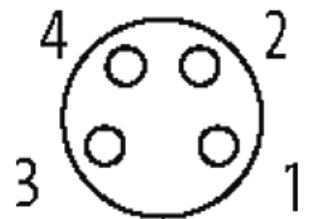

Form

Form 08581

General data

Temperature range -25...+85 °C

Cables

Cable number 969

No./diameter of wires 4 x 0.25 mm²

Wire isolation PP (br, bk, bl, wh)

Outer Ø 1.1 mm ±5%

Temperature range (fixed) -40...+90 °C

Temperature range (mobile) -25...+90 °C

Bend radius (fixed) 5 x outer Ø

Technical Data

Operating voltage max. 50 V AC/60 V DC

Rated surge voltage 1.5 kV

Operating current per contact max. 4 A

Locking of ports Screw thread (M8x1 mm) recommended torque 0.4 Nm, self-securing

Protection IP67 inserted and tightened (EN 60529)

Protection NEMA 3, 4, 6P (UL 50E)

Commercial data

country of origin DE

customs tariff number 85444290

EAN 4048879407663

eClass 27279220

Packaging unit 1

Sketch

Female

Product may differ from image