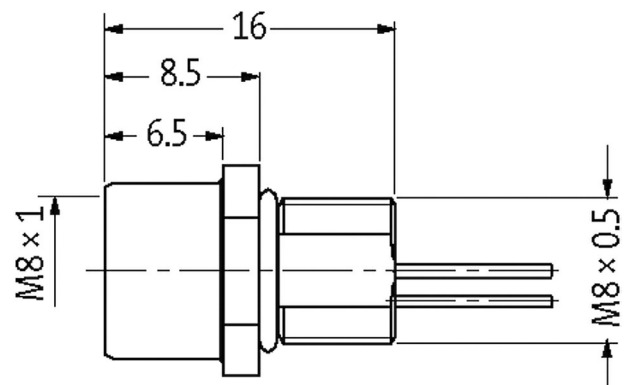

M8 FEMALE FLANGE PLUG A CODED FRONT MOUNT

PP-wires 4x0.25 0.2m

Flange female
M8, 4-pole
Front mounting
with multi-strand wire

Illustration

Product may differ from Image

Approvals

**Form**

Form 08581

General data

Temperature range -25...+85 °C

Cables

Cable number 969

No./diameter of wires 4 x 0.25 mm²

Wire isolation PP (br, bk, bl, wh)

Outer Ø 1.1 mm ±5%

Temperature range (fixed) -40...+90 °C

Temperature range (mobile) -25...+90 °C

Bend radius (fixed) 5 x outer Ø

Technical Data

Operating voltage max. 50 V AC/60 V DC

Rated surge voltage 1.5 kV

Operating current per contact max. 4 A

Locking of ports Screw thread (M8x1 mm) recommended torque 0.4 Nm, self-securing

Protection IP67 inserted and tightened (EN 60529)

Protection NEMA 3, 4, 6P (UL 50E)

Commercial data

country of origin DE

customs tariff number 85444290

EAN 4048879407663

eClass 27279220

Packaging unit 1