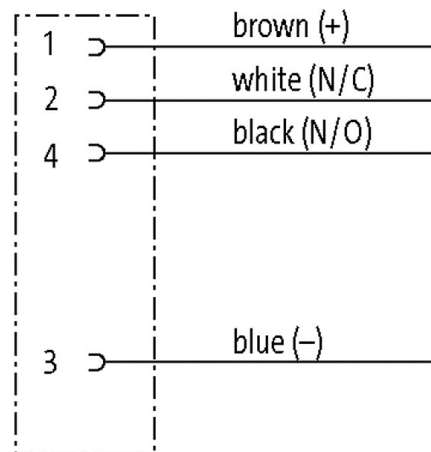

M8 FEMALE FLANGE PLUG A CODED FRONT MOUNT

PP-wires 4x0.25 0.2m

Flange female
M8, 4-pole
Front mounting
with multi-strand wire

Illustration

Product may differ from Image

Approvals

**Form**

Form 08581

General data

Temperature range -25...+85 °C

Cables

Cable number 969

No./diameter of wires 4 x 0.25 mm²

Wire isolation PP (br, bk, bl, wh)

Outer Ø 1.1 mm ±5%

Temperature range (fixed) -40...+90 °C