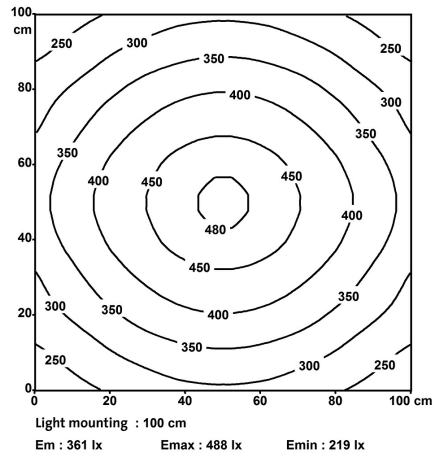

Modlight Illumix Classic Line C24W

LED machine lamp, IP67, 24VDC, 2xM12 connection

Modlight Illumix Classic Line C

24 W

expandability

Illustration

stay connected

Product may differ from Image

Approvals

General data

Relative humidity	5...95%
Protection	IP67
Safety class	III
Mounting method	rotatable
Screw head-Ø	max. 12 mm/M5
Dimensions H×W×D	37×760×40 mm (1.46×29.92×1.57 in)
Temperature range	-30...+50 °C
Material (housing)	Anodized aluminum
Material (light cover)	diffuse single-pane safety glass (ESG), 4 mm
Installation altitude	Operation up to 2 000 m
Vibration stress	2...9 Hz/10 mm; 9...200 Hz/3 g
Shock load	50 g, 11 ms

Technical Data

Operating voltage	24 V DC (21.6...27.6 V DC)
Input current	24 W
Connection	M12 (male)
No. of poles	4-pole
Coding	A-coded
Light color	Daylight white, approx. 5500 K
Color reproduction (Ra)	> 80
Luminaire light current	approx. 2520 lm
Luminaire light yield	approx. 105 lm/W
Lighting angle	> 120°