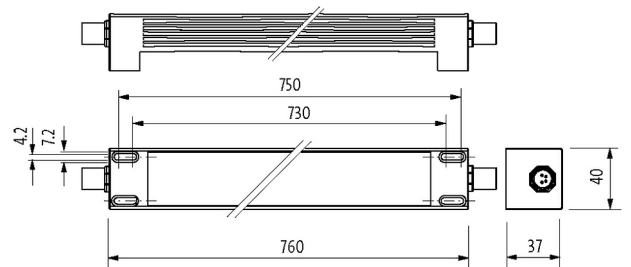

Modlight Illumix Classic Line C24W

LED machine lamp, IP67, 24VDC, 2xM12 connection

Modlight Illumix Classic Line C

24 W

expandability

Illustration

stay connected

Product may differ from Image

Approvals

General data

Relative humidity	5...95%
Protection	IP67
Safety class	III
Mounting method	rotatable
Screw head-Ø	max. 12 mm/M5
Dimensions H×W×D	37×760×40 mm (1.46×29.92×1.57 in)
Temperature range	-30...+50 °C
Material (housing)	Anodized aluminum
Material (light cover)	diffuse single-pane safety glass (ESG), 4 mm
Installation altitude	Operation up to 2 000 m
Vibration stress	2...9 Hz/10 mm; 9...200 Hz/3 g
Shock load	50 g, 11 ms

Technical Data

Operating voltage	24 V DC (21.6...27.6 V DC)
Input current	24 W
Connection	M12 (male)
No. of poles	4-pole
Coding	A-coded
Light color	Daylight white, approx. 5500 K
Color reproduction (Ra)	> 80
Luminaire light current	approx. 2520 lm
Luminaire light yield	approx. 105 lm/W
Lighting angle	> 120°