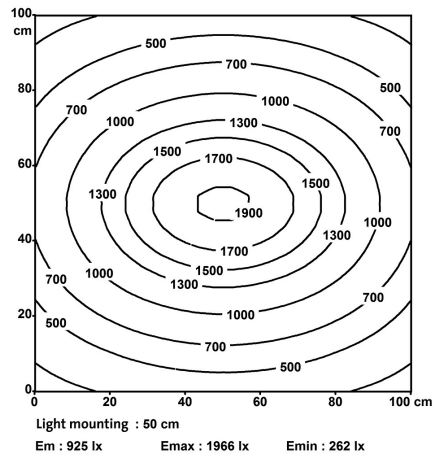

Modlight Illumix Classic Line C24W

LED machine lamp, IP67, 24VDC, 2xM12 connection

Modlight Illumix Classic Line C

24 W

expandability

Illustration

stay connected

Product may differ from Image

Approvals

General data

Relative humidity	5...95%
Protection	IP67
Safety class	III
Mounting method	rotatable
Screw head-Ø	max. 12 mm/M5
Dimensions H×W×D	37×760×40 mm (1.46×29.92×1.57 in)
Temperature range	-30...+50 °C
Material (housing)	Anodized aluminum
Material (light cover)	diffuse single-pane safety glass (ESG), 4 mm
Installation altitude	Operation up to 2 000 m
Vibration stress	2...9 Hz/10 mm; 9...200 Hz/3 g
Shock load	50 g, 11 ms

Technical Data

Operating voltage	24 V DC (21.6...27.6 V DC)
Input current	24 W
Connection	M12 (male)
No. of poles	4-pole
Coding	A-coded
Light color	Daylight white, approx. 5500 K
Color reproduction (Ra)	> 80
Luminaire light current	approx. 2520 lm
Luminaire light yield	approx. 105 lm/W
Lighting angle	> 120°