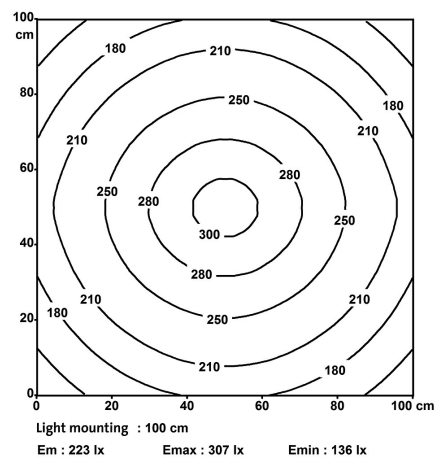

**Modlight Illumix Classic Line C12W**

LED machine lamp, IP67, 24VDC, 2xM12 connection

Modlight Illumix Classic Line C

12 W

expandability

**Illustration**

Product may differ from Image

**Approvals**

#### General data

Relative humidity	5...95%
Protection	IP67
Safety class	III
Mounting method	rotatable
Screw head-Ø	max. 12 mm/M5
Dimensions H×W×D	37×410×40 mm (1.46×16.14×1.57 in)
Temperature range	-30...+50 °C
Material (housing)	Anodized aluminum
Material (light cover)	diffuse single-pane safety glass (ESG), 4 mm
Installation altitude	Operation up to 2 000 m
Vibration stress	2...9 Hz/10 mm; 9...200 Hz/3 g
Shock load	50 g, 11 ms

#### Technical Data

Operating voltage	24 V DC (21.6...27.6 V DC)
Input current	12 W
Connection	M12 (male)
No. of poles	4-pole
Coding	A-coded
Light color	Daylight white, approx. 5500 K
Color reproduction (Ra)	> 80
Luminaire light current	approx. 1260 lm
Luminaire light yield	approx. 105 lm/W
Lighting angle	> 120°