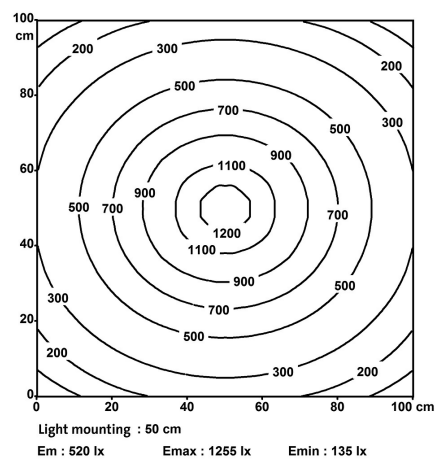

**Modlight Illumix Classic Line C12W**

LED machine lamp, IP67, 24VDC, 2xM12 connection

Modlight Illumix Classic Line C

12 W

expandability

**Illustration**

Product may differ from Image

**Approvals**

#### General data

Relative humidity	5...95%
Protection	IP67
Safety class	III
Mounting method	rotatable
Screw head-Ø	max. 12 mm/M5
Dimensions H×W×D	37×410×40 mm (1.46×16.14×1.57 in)
Temperature range	-30...+50 °C
Material (housing)	Anodized aluminum
Material (light cover)	diffuse single-pane safety glass (ESG), 4 mm
Installation altitude	Operation up to 2 000 m
Vibration stress	2...9 Hz/10 mm; 9...200 Hz/3 g
Shock load	50 g, 11 ms

#### Technical Data

Operating voltage	24 V DC (21.6...27.6 V DC)
Input current	12 W
Connection	M12 (male)
No. of poles	4-pole
Coding	A-coded
Light color	Daylight white, approx. 5500 K
Color reproduction (Ra)	> 80
Luminaire light current	approx. 1260 lm
Luminaire light yield	approx. 105 lm/W
Lighting angle	> 120°