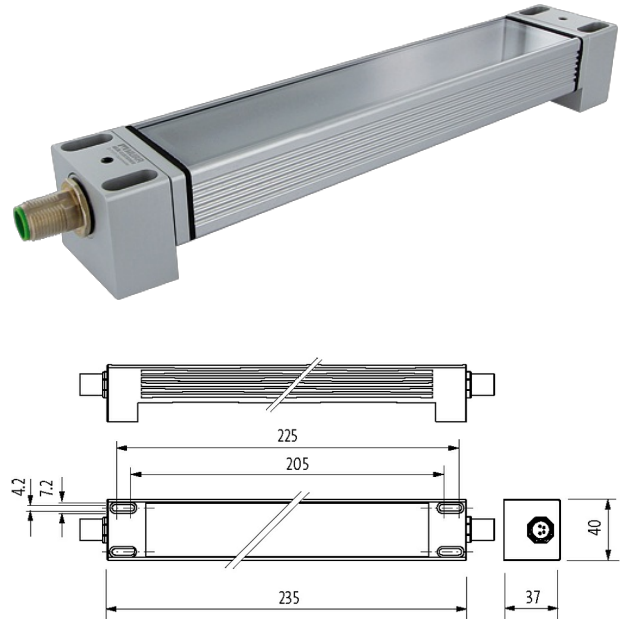

## Modlight Illumix Classic Line C6W

LED machine lamp, IP67, 24VDC, 2xM12 connection

Modlight Illumix Classic Line C  
6 W  
expandability

### Illustration

Product may differ from Image

### General data

Relative humidity	5...95%
Protection	IP67
Safety class	III
Mounting method	rotatable
Screw head-Ø	max. 12 mm/M5
Dimensions H×W×D	37×235×40 mm (1.46×9.25×1.57 in)
Temperature range	-30...+50 °C
Material (housing)	Anodized aluminum
Material (light cover)	diffuse single-pane safety glass (ESG), 4 mm
Installation altitude	Operation up to 2 000 m
Vibration stress	2...9 Hz/10 mm; 9...200 Hz/3 g
Shock load	50 g, 11 ms

### Technical Data

Operating voltage	24 V DC (21.6...27.6 V DC)
Input current	6 W

Connection	M12 (male)
No. of poles	4-pole
Coding	A-coded
Light color	Daylight white, approx. 5500 K
Color reproduction (Ra)	> 80
Luminaire light current	approx. 630 lm
Luminaire light yield	approx. 105 lm/W
Lighting angle	> 120°