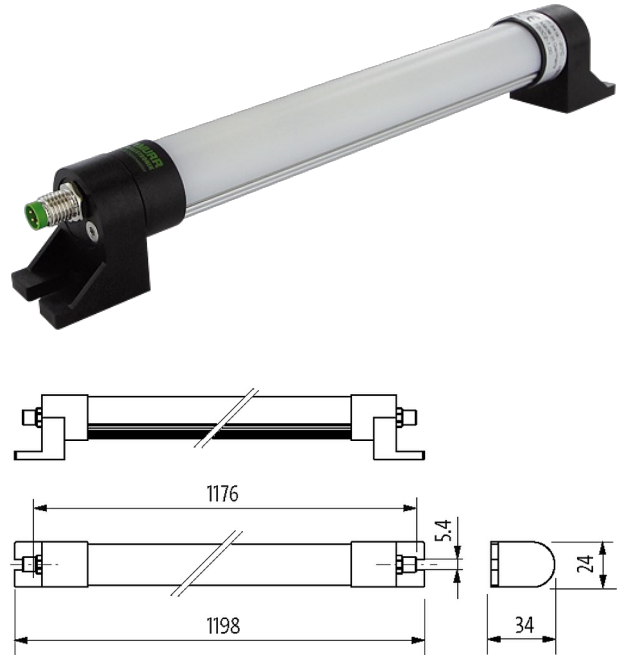

Modlight Illumix Slim Line C32W

LED machine lamp, IP54, 24VDC, 2xM8 connection

Modlight Illumix Slim Line C
32 W
expandability

Illustration

Product may differ from Image

Approvals

General data

Relative humidity	5...95%
Protection	IP54
Safety class	III
Mounting method	rotatable
Screw head-Ø	max. 12 mm/M5
Dimensions H×W×D	34×1198×24 mm (1.34×47.17×0.94 in)
Temperature range	-30...+50 °C
Material (housing)	Anodized aluminum
Material (light cover)	Diffuse polystyrene (PS)
Installation altitude	Operation up to 2 000 m
Vibration stress	2...9 Hz/10 mm; 9...200 Hz/3 g
Shock load	50 g, 11 ms

Technical Data

Operating voltage	24 V DC (21.6...27.6 V DC)
-------------------	----------------------------

Input current	32 W
Connection	M8 (male)
No. of poles	4-pole
Coding	A-coded
Light color	Daylight white, approx. 5500 K
Color reproduction (Ra)	> 80
Luminaire light current	approx. 3360 lm
Luminaire light yield	approx. 105 lm/W
Lighting angle	> 120°