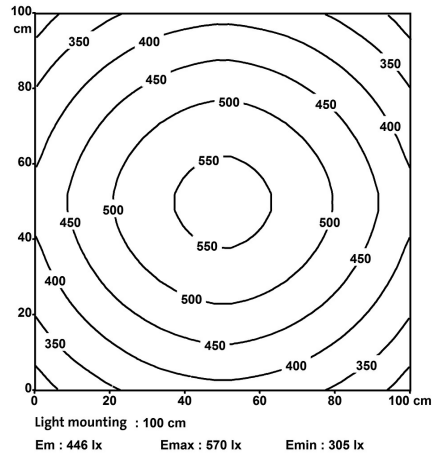

**Modlight Illumix Slim Line C24W**

LED machine lamp, IP54, 24VDC, 2xM8 connection

24 W

Modlight Illumix Slim Line C

**Illustration**

stay connected

Product may differ from Image

**Approvals**

#### General data

Relative humidity	5...95%
Protection	IP54
Safety class	III
Mounting method	rotatable
Screw head-Ø	max. 12 mm/M5
Dimensions H×W×D	34×918×24 mm (1.34×36.14×0.94 in)
Temperature range	-30...+50 °C
Material (housing)	Anodized aluminum
Material (light cover)	Diffuse polystyrene (PS)
Installation altitude	Operation up to 2 000 m
Vibration stress	2...9 Hz/10 mm; 9...200 Hz/3 g
Shock load	50 g, 11 ms

#### Technical Data

Operating voltage	24 V DC (21.6...27.6 V DC)
Input current	24 W
Connection	M8 (male)
No. of poles	4-pole
Coding	A-coded
Light color	Daylight white, approx. 5500 K
Color reproduction (Ra)	> 80
Luminaire light current	approx. 2520 lm
Luminaire light yield	approx. 105 lm/W
Lighting angle	> 120°