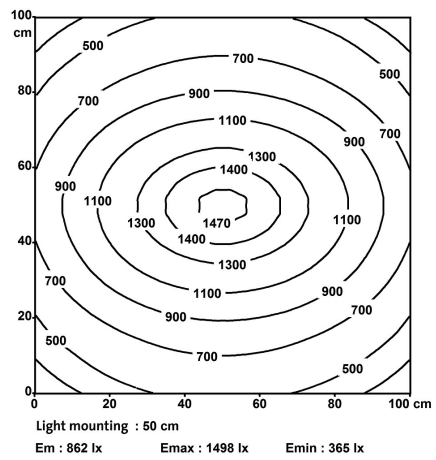

**Modlight Illumix Slim Line C24W**

LED machine lamp, IP54, 24VDC, 2xM8 connection

24 W

Modlight Illumix Slim Line C

**Illustration**

stay connected

Product may differ from Image

**Approvals**

#### General data

Relative humidity	5...95%
Protection	IP54
Safety class	III
Mounting method	rotatable
Screw head-Ø	max. 12 mm/M5
Dimensions H×W×D	34×918×24 mm (1.34×36.14×0.94 in)
Temperature range	-30...+50 °C
Material (housing)	Anodized aluminum
Material (light cover)	Diffuse polystyrene (PS)
Installation altitude	Operation up to 2 000 m
Vibration stress	2...9 Hz/10 mm; 9...200 Hz/3 g
Shock load	50 g, 11 ms

#### Technical Data

Operating voltage	24 V DC (21.6...27.6 V DC)
Input current	24 W
Connection	M8 (male)
No. of poles	4-pole
Coding	A-coded
Light color	Daylight white, approx. 5500 K
Color reproduction (Ra)	> 80
Luminaire light current	approx. 2520 lm
Luminaire light yield	approx. 105 lm/W
Lighting angle	> 120°