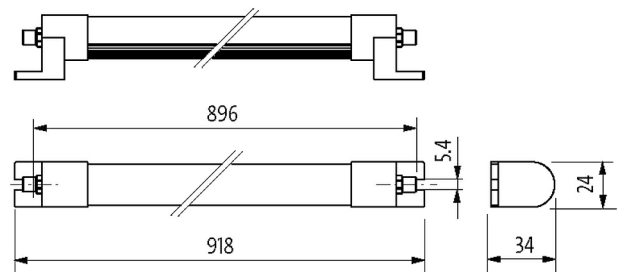

**Modlight Illumix Slim Line C24W**

LED machine lamp, IP54, 24VDC, 2xM8 connection

24 W

Modlight Illumix Slim Line C

**Illustration**

stay connected

Product may differ from Image

**Approvals**

#### General data

Relative humidity	5...95%
Protection	IP54
Safety class	III
Mounting method	rotatable
Screw head-Ø	max. 12 mm/M5
Dimensions H×W×D	34×918×24 mm (1.34×36.14×0.94 in)
Temperature range	-30...+50 °C
Material (housing)	Anodized aluminum
Material (light cover)	Diffuse polystyrene (PS)
Installation altitude	Operation up to 2 000 m
Vibration stress	2...9 Hz/10 mm; 9...200 Hz/3 g
Shock load	50 g, 11 ms

#### Technical Data

Operating voltage	24 V DC (21.6...27.6 V DC)
Input current	24 W
Connection	M8 (male)
No. of poles	4-pole
Coding	A-coded
Light color	Daylight white, approx. 5500 K
Color reproduction (Ra)	> 80
Luminaire light current	approx. 2520 lm
Luminaire light yield	approx. 105 lm/W
Lighting angle	> 120°