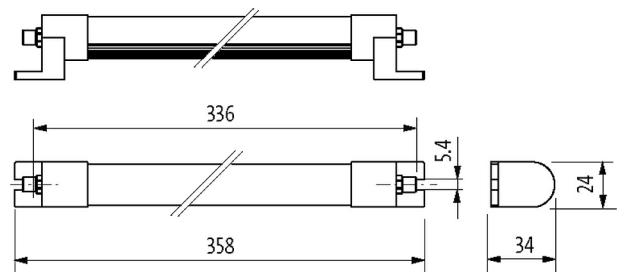

stay connected

Product may differ from Image

Approvals