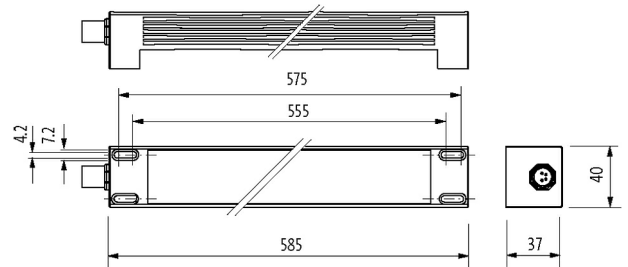

### Illustration

Product may differ from Image

### General data

Relative humidity	5...95%
Protection	IP67
Safety class	III
Mounting method	rotatable
Screw head-Ø	max. 12 mm/M5
Dimensions H×W×D	37×585×40 mm (1.46×23.03×1.57 in)
Temperature range	-30...+50 °C
Material (housing)	Anodized aluminum
Material (light cover)	diffuse single-pane safety glass (ESG), 4 mm
Installation altitude	Operation up to 2 000 m
Vibration stress	2...9 Hz/10 mm; 9...200 Hz/3 g
Shock load	50 g, 11 ms

### Technical Data

Operating voltage	24 V DC (21.6...27.6 V DC)
Input current	18 W
Connection	M12 (male)

No. of poles	4-pole
Coding	A-coded
Light color	Daylight white, approx. 5500 K
Color reproduction (Ra)	> 80
Luminaire light current	approx. 1890 lm
Luminaire light yield	approx. 105 lm/W
Lighting angle	> 120°