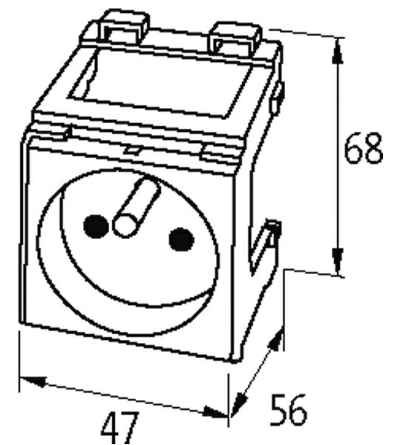

MODLINK MSVD CABINET POWER OUTLETS

France (UTE) 250V AC / 16 A

France (UTE-NF) white
Screw terminals**Illustration**

Product may differ from Image

Approvals

UTE

General data

Dimensions H×W×D 68×47×56 mm

France (UTE-NF)

Operating voltage 250 V AC

Operating current 10...16 A

Connection Screw terminals: max. 2× 4 mm² (AWG 12)

Mounting method DIN-rail mountable (EN 60715)

Commercial data

country of origin FR

customs tariff number	85366990
EAN	4048879031219
eClass	27143423
Packaging unit	1