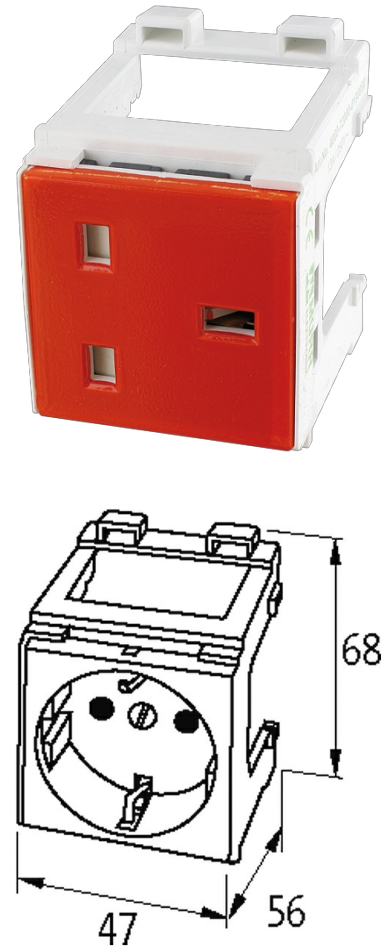

MODLINK MSVD CABINET POWER OUTLETS

Great Britain/BS orange 250V AC / 13 A

England (orange)
Screw terminals**Illustration**

Product may differ from Image

Approvals

BS

General data

Mounting method	DIN-rail mountable (EN 60715)
Connection	Screw terminals: max. 2 × 4 mm ² (AWG 12)
Dimensions H×W×D	68×47×56 mm

Technical Data

Operating voltage	250 V AC
Operating current	13 A

Commercial data

country of origin	HU
-------------------	----

customs tariff number	85366990
EAN	4048879031226
eClass	27143423
Packaging unit	1