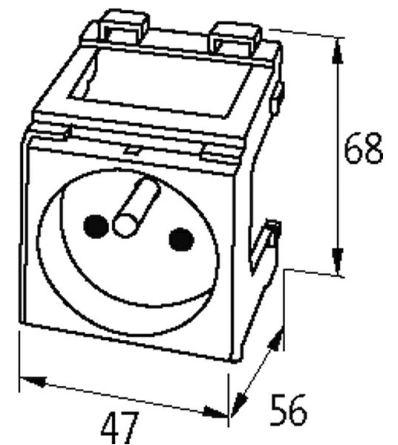

**MODLINK MSVD CABINET POWER OUTLETS**

France (UTE) orange 250V AC / 16 A

France (UTE-NF) orange  
Screw terminals**Illustration**

Product may differ from Image

**Approvals**

UTE

**General data**

Dimensions H×W×D 68×47×56 mm

**France (UTE-NF)**

Operating voltage 250 V AC

Operating current 10...16 A

Connection Spring clamp terminals: max. 2× 2.5 mm<sup>2</sup> (AWG 14)

Mounting method DIN-rail mountable (EN 60715)

**Commercial data**