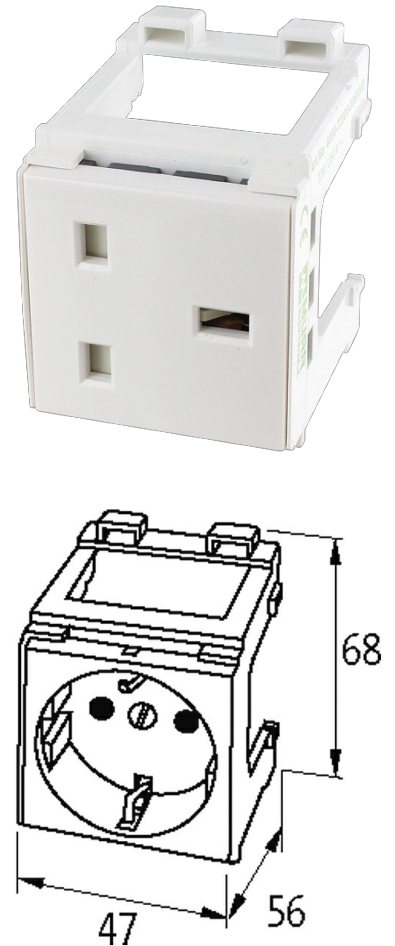

MODLINK MSVD CABINET POWER OUTLETS

Great Britain/BS 250V AC / 13 A

England (white)
Screw terminals**Illustration**

Product may differ from Image

Approvals

BS

General data

Dimensions H×W×D 68×47×56 mm

England (BS)

Operating voltage 250 V AC

Operating current 13 A

No. of poles 2 + PE

Connection Screw terminals: max. 2× 4 mm² (AWG 12)

Mounting method DIN-rail mountable (EN 60715)

Commercial data

country of origin HU