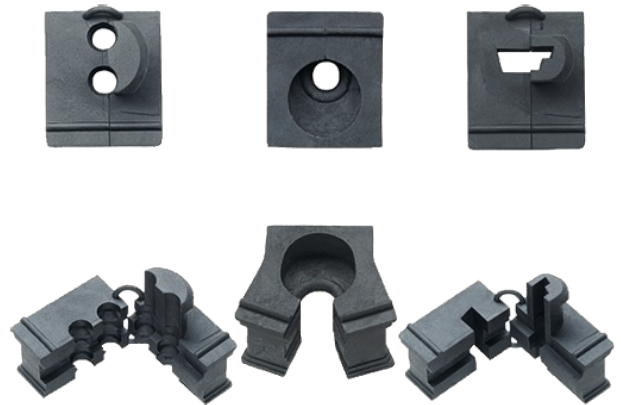

MODLINK MSDD CABLE ENTRY SYSTEM

BTK/E

Special glands
Blind plug small
For sale only in packing units

Illustration

Product may differ from Image

Commercial data

country of origin	DE
customs tariff number	39269097
EAN	4048879031769
eClass	27189217
Packaging unit	10