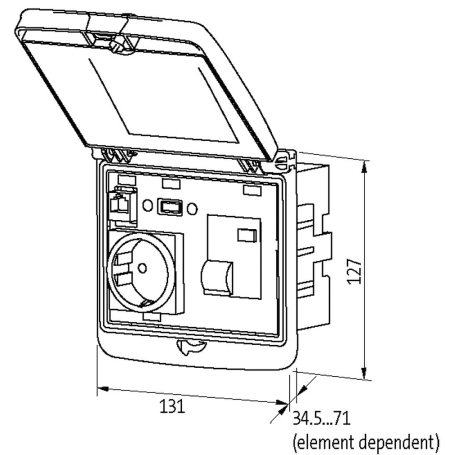

MODLINK MSDD FRAME DBL GRAY

Closure Daimler

Frame: plastic PA black

Lid: plastic, PBT gray

Closure: Daimler

Illustration

Product may differ from Image

Frame

suitable for mounting with wall thickness	1...5 mm
Protection	IP65
Housing	Frame: plastic PA black, cap: plastic PBT gray
Temperature range	-30...+70 °C (storage temperature -30...+80 °C)

General data

Dimensions H×W×D	127×131×43 mm
------------------	---------------