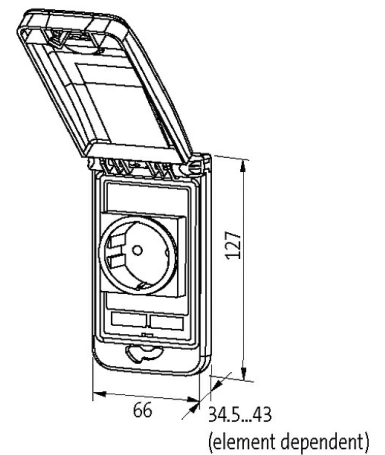

MODLINK MSDD FRAME SINGLE GRAY

Closure Daimler

Frame: plastic PA black

Lid: plastic, PBT gray

Closure: Daimler

Illustration

Product may differ from Image

Frame

suitable for mounting with wall thickness	1...5 mm
Protection	IP65
Housing	Frame: plastic PA black, cap: plastic PBT gray
Temperature range	-30...+70 °C (storage temperature -30...+80 °C)

General data

Dimensions H×W×D	127×66×43 mm
------------------	--------------