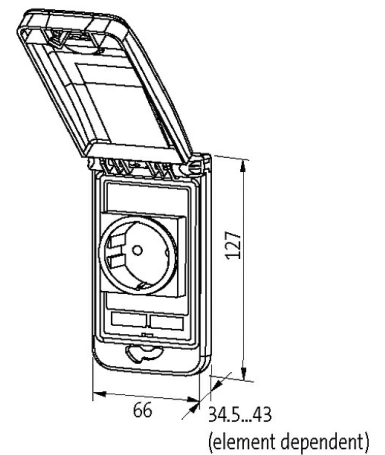

MODLINK MSDD FRAME SINGLE METALIC

Closure Daimler

Frame: plastic PA black

Lid: plastic, ABS gray

Closure: Daimler

Illustration

Product may differ from Image

Frame

suitable for mounting with wall thickness	1...5 mm
Protection	IP65
Housing	Frame: plastic PA black, cap: plastic ABS metallic
Temperature range	-30...+70 °C (storage temperature -30...+80 °C)

General data

Dimensions H×W×D	127×66×43 mm
------------------	--------------

Commercial data

country of origin	DE
customs tariff number	85389099
EAN	4048879388030
eClass	27189217

Packaging unit

1