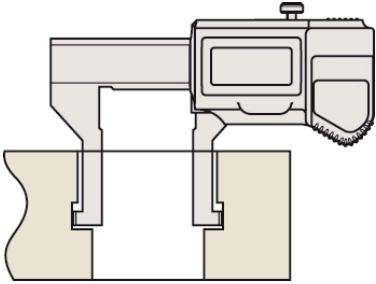

Digital ABS Inside Caliper

Item number: 573-645-20

Images

Dust- and
Water-
Protected

www.tuv.com
ID 0000045042

ABSOLUTE®

IP67

Description

Caliper with outside angled measuring tips

Features

Delivered:	In a box with SR44 battery
Range:	10.1 - 160 mm
Thumb roller:	Yes
Max. Permissible Error S MPE:	±0,05 mm
Max. response speed:	Unlimited
ORIGIN (ABS-Zero):	Yes
OFFSET:	10 mm
Auto Power OFF after 20 min. non use:	Yes
Low voltage alarm:	Yes
Data output:	Yes
Battery life:	Approx. 5 years under normal use
Mass:	147 g