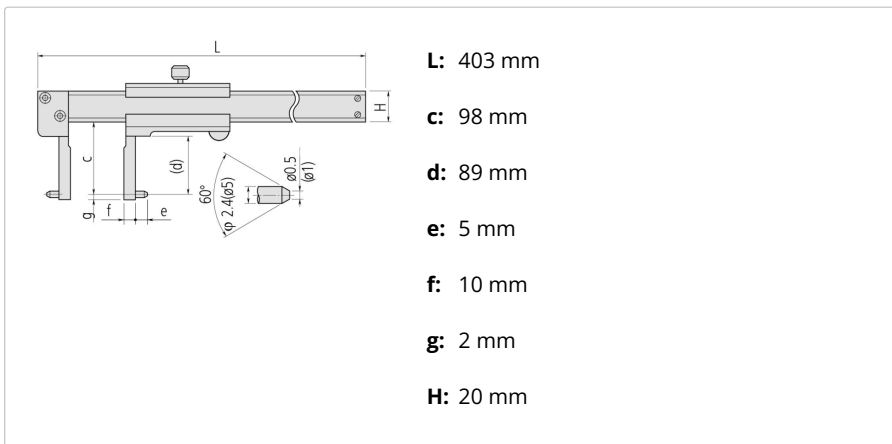

### Description

A Mitutoyo vernier caliper equipped with special pointed jaws for inside measurement only. Hardened stainless steel construction with easy-to-read, satin-chromed scales.

### Features

<b>Range:</b>	30.1 - 300 mm
<b>Graduation:</b>	0,05 mm
<b>Delivered:</b>	In a case
<b>Max. Permissible Error S MPE:</b>	$\pm 0,08$ mm
<b>Mass:</b>	370 g

### Dimensions

## Depth Base Attachment for Caliper

125mm width for 300mm Range

Art No. 050085-10

Suggested retail price: 74.00 €\*  

---