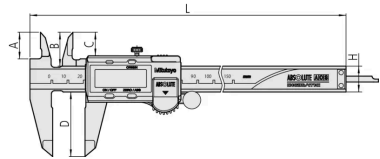

Digital ABS AOS Caliper, ID/OD

Carb. Ja.

Item number: 500-164-30

Images

ABSOLUTE®

Description

These Digimatic calipers have carbide-tipped jaws and allow you to take reliable measurements and offer you the following benefits:

- Thanks to the adoption of the electromagnetic induction type ABS encoder, this caliper can be used without concern for contamination on the scale face during measurement. Detection signal is not affected by dirt (water, oil, etc.) on surface of a scale.
- The slider provides smooth, stable and comfortable operation.
- Character height: 9 mm (alleviation of fatigue with the high-contrast LCD)
- The ABS (ABSOLUTE) scale requires no origin setting after power-on and also has no limit to response speed.
- Extraordinary battery life.

Features

Range:	0 - 8 "
Delivered:	Including box, SR44 battery, certificate of inspection
Depth bar:	flat

Thumb roller:	Yes
Data output:	No
Max. Permissible Error E MPE:	±0.001"
Max. Permissible Error S MPE:	±0.002"
Digital step:	0.0005"/0.01 mm
Max. response speed:	Unlimited
ORIGIN (ABS-Zero):	Yes
ON/OFF:	Yes
ABS / INC (INC ZERO):	Yes
Low voltage alarm:	Yes
Battery life:	Approx. 5 years under normal use
Mass:	194 g

Dimensions

L: 290 mm mm

A: 20 mm

B: 24.5 mm

C: 18 mm

D: 50 mm

H: 16 mm

Accessories