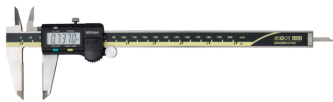

Digital ABS AOS Caliper, ID/OD

Carb. Ja.

Item number: 500-164-30

Images

ABSOLUTE®

Description

These Digimatic calipers have carbide-tipped jaws and allow you to take reliable measurements and offer you the following benefits:

- Thanks to the adoption of the electromagnetic induction type ABS encoder, this caliper can be used without concern for contamination on the scale face during measurement. Detection signal is not affected by dirt (water, oil, etc.) on surface of a scale.
- The slider provides smooth, stable and comfortable operation.
- Character height: 9 mm (alleviation of fatigue with the high-contrast LCD)
- The ABS (ABSOLUTE) scale requires no origin setting after power-on and also has no limit to response speed.
- Extraordinary battery life.

Features

Range:	0 - 8 "
Delivered:	Including box, SR44 battery, certificate of inspection
Depth bar:	flat

Thumb roller:	Yes
Data output:	No
Max. Permissible Error E MPE:	±0.001"
Max. Permissible Error S MPE:	±0.002"
Digital step:	0.0005"/0.01 mm
Max. response speed:	Unlimited
ORIGIN (ABS-Zero):	Yes
ON/OFF:	Yes
ABS / INC (INC ZERO):	Yes
Low voltage alarm:	Yes
Battery life:	Approx. 5 years under normal use
Mass:	194 g

Dimensions

L: 290 mm mm

A: 20 mm

B: 24.5 mm

C: 18 mm

D: 50 mm

H: 16 mm

Accessories