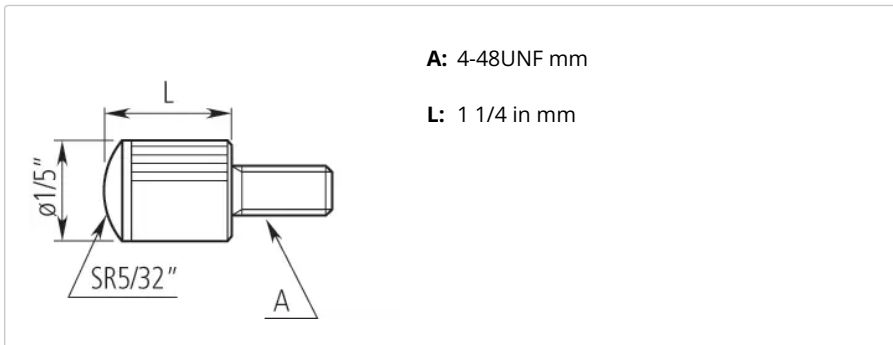

Contact Element Shell, 4-48UNF

Item number: 21AAA035

Images

Features

Inch-Metric:	Inch
Functions:	A: 4-48UNF
Material:	Steel

Dimensions

A: 4-48UNF mm

L: 1 1/4 in mm