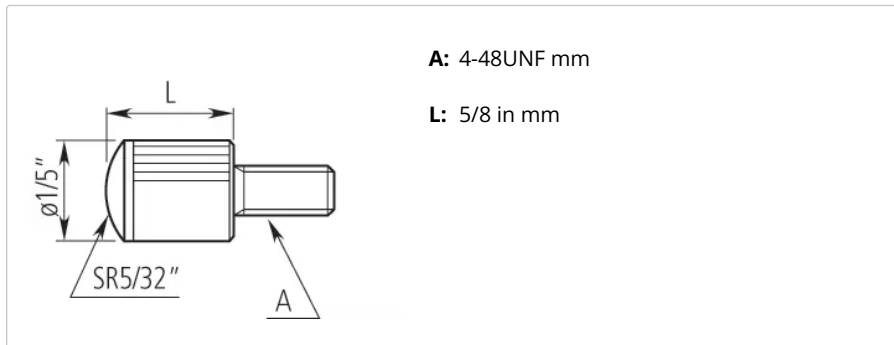

Contact Element Shell, 4-48UNF

Item number: 21AAA033

Images

Features

Inch-Metric:	Inch
Functions:	A: 4-48UNF
Material:	Steel

Dimensions

A: 4-48UNF mm

L: 5/8 in mm