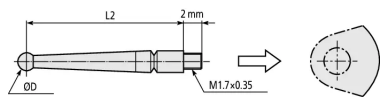

Stylus for Serie 513

Item number: 190654

Images

Description

L = 22,3 mm

Features

Standard models:	Yes
Ø ball point:	0.5 mm steel
Functions:	Styli (for Metric Models)

Dimensions

L2: 18,7 mm

D: 0.5 mm

Accessories

Optional accessories:

Stylus Extension for Universal Type

Series 513

Art No. 209829

Suggested retail price: 7.00 €*