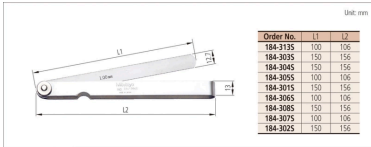

Thickness/Feeler Gauge

Item number: 184-3055

Images

Description

This feeler gauge is ideal for a variety of measuring tasks and offers you the following benefits:

- Size clearly stamped on each leaf
- Leaves are easy to remove and can be individually locked open.

Features

Inch-Metric:	Metric
Range:	0,05-0,3 mm by 0,05 mm, 0,4-1 mm by 0,1 mm
Accuracy:	0,03-0,15 mm: $\pm 0,005$ mm, 0,2- 0,5 mm: $\pm 0,012$ mm, 0,55-1 mm: $\pm 0,02$ mm
Number of leaves:	13
Leaf length:	100 mm
Mass:	82 g