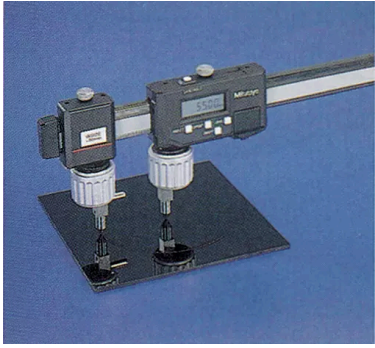

Measuring Jaw, Series 552

Item number: 07CZA061

Images

Scriber Type

Scriber Type

Order No.	Components	a	b
07CZA055	Right (07CZA042), Left (07CZA043)	8 mm	30 mm
07CZA061	Right (07CZA042), Left (07CZA049)	031 in	1.2 in

Description

Scribe insert (pair)

Features

Type: Scriber (pair)

Mass: 63,2 g

Dimensions