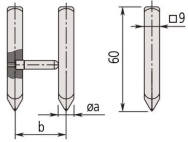

Measuring Jaw, Series 552

Item number: 07CZA061

Images

Scriber Type

Scriber Type

Order No.	Components	a	b
07CZA055	Right (07CZA042), Left (07CZA043)	8 mm	30 mm
07CZA061	Right (07CZA042), Left (07CZA049)	031 in	1.2 in

Description

Scribe insert (pair)

Features

Type: Scriber (pair)

Mass: 63,2 g

Dimensions