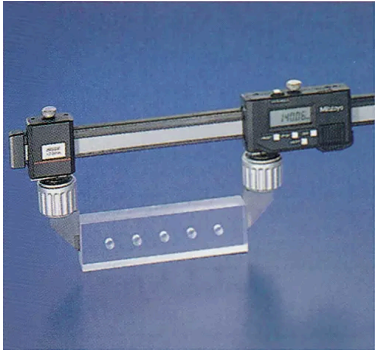

Measuring Jaw, Series 552

Item number: 07CZA056

Images

Description

Knife point (pair)

Features

Type: Standard (pair)

Mass: 90,6 g

Dimensions