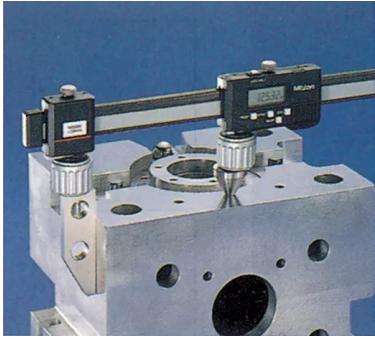

Measuring Jaw, Series 552

Item number: 07CZA044

Images

Description

Interchangeable jaws (optional)

Features

Type: Surface plate (1 piece)

Mass: 191,3 g

Dimensions