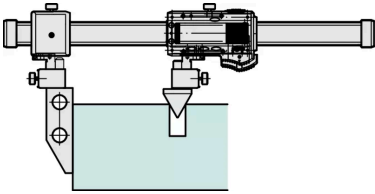

Measuring Jaw, Series 552

Item number: 07CZA044

Images

Description

Interchangeable jaws (optional)

Features

Type: Surface plate (1 piece)

Mass: 191,3 g

Dimensions