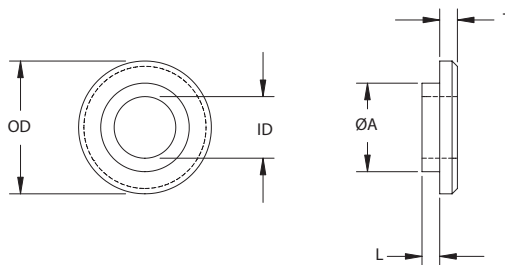

## Specifications:

- Material: UL94 V-2 Nylon 6/6
- Color: Natural

## Features:

- Resistant to corrosion, oil and most chemicals
- Designed to protect the head of a metal screw from electrical contact

Item No.	Screw Size	ID		OD		L		Ø A		T		Bulk Pack Qty
		in	mm	in	mm	in	mm	in	mm	in	mm	
24SW0002	#2	0.093	2.36	0.250	6.35	0.040	1.02	0.156	3.96	0.040	1.02	1000
24SW0004	#4	0.122	3.09	0.281	7.14	0.040	1.02	0.187	4.75	0.040	1.02	1000
24SW0006	#6	0.146	3.71	0.328	8.33	0.040	1.02	0.218	5.54	0.040	1.02	1000
24SW0008	#8	0.174	4.42	0.375	9.53	0.050	1.27	0.250	6.35	0.050	1.27	1000
24SW0010	#10	0.201	5.11	0.437	11.10	0.050	1.27	0.281	7.14	0.050	1.27	1000
24SW0250	1/4	0.260	6.60	0.562	14.27	0.060	1.52	0.375	9.53	0.060	1.52	1000
24SW0375	3/8	0.385	9.78	0.750	19.05	0.060	1.52	0.500	12.70	0.060	1.52	500