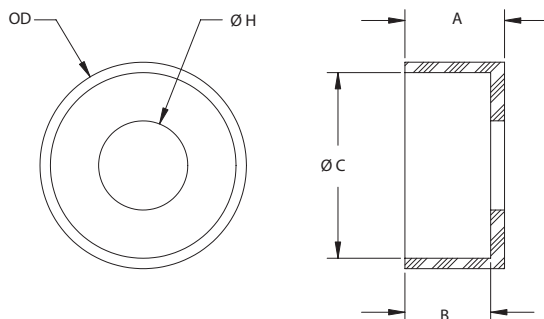

Features:

- Resistant to corrosion, oil and most chemicals
- Designed to protect the head of a metal screw from electrical contact
- Accommodates the most common screw head-styles including: Cheese, Pan and Fillister