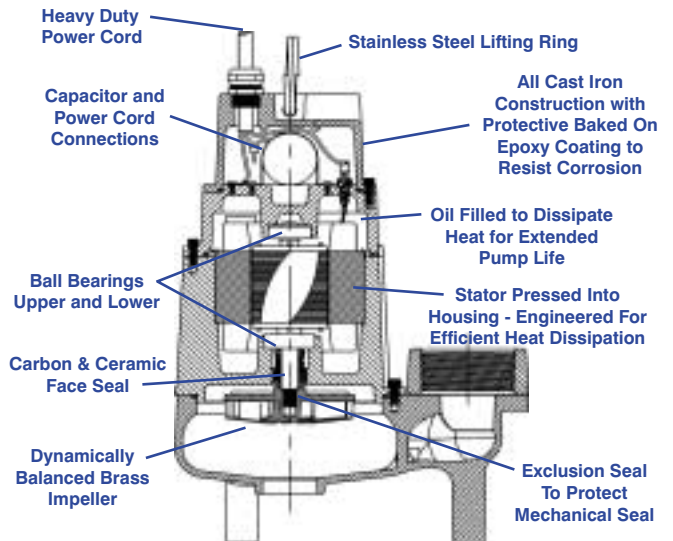

### Features

- Handles liquids and solid waste materials up to 3/4" diameter.
- Cast iron pump housing with protective epoxy coating for corrosion resistance
- Oil-filled motor housing for lifetime lubrication and rapid heat dissipation
- Stainless steel screws, bolts and seal assembly
- Mechanical seal (stainless steel spring, nitrile parts, carbon and ceramic faces) for long life and reliability
- 2 HP ball bearing motor
- Thermal overload protection on single phase units
- Capacitor & power cord isolated from oil-filled motor housing for ease of field maintenance
- Brass impeller
- Exclusion Seal