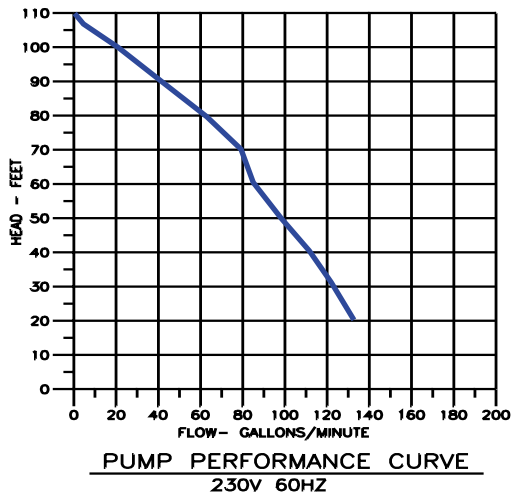

Specifications

MODEL NO.	ITEM NO.	LIST/CERT.	HP	VOLTS	Hz	Ph	AMPS R	MOTOR RPM		PUMP PERFORMANCE (Gallons Per Minute @ Height)					DISCH. SIZE (Dia. In.)	SHUT OFF (Ft.)	PSI	CRD LGTH (Ft.)	WEIGHT (Lbs.)	DIMENSIONS H x L x W (In.)	
										10'	20'	40'	60'	80'							100'
20E-CIM	520200	UL/CSA	2	230	60	1	16.4	2900	N/R	135	110	89	62	19	2" FNPT	110	47.6	20	92	17.08 x 12.92 x 8.42	
20E-CIM	520225	UL/CSA	2	200-208	60	3	13.1	3100	N/R	135	110	89	62	19	2" FNPT	110	47.6	20	92	17.08 x 12.92 x 8.42	
20E-CIM	520250	UL/CSA	2	230	60	3	11.6	3100	N/R	135	110	89	62	19	2" FNPT	110	47.6	20	92	17.08 x 12.92 x 8.42	
20E-CIM	520275	UL/CSA	2	460	60	3	5.7	3200	N/R	135	110	89	62	19	2" FNPT	110	47.6	20	92	17.08 x 12.92 x 8.42