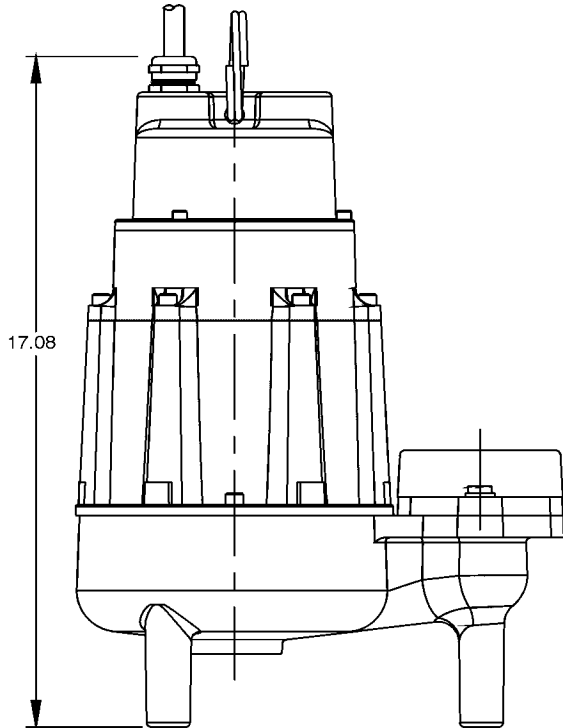

### Features

- Handles liquids and solid waste materials up to 3/4" diameter.
- Cast iron pump housing with protective epoxy coating for corrosion resistance
- Oil-filled motor housing for lifetime lubrication and rapid heat dissipation
- Stainless steel screws, bolts and seal assembly
- Mechanical seal (stainless steel spring, nitrile parts, carbon and ceramic faces) for long life and reliability
- 2 HP ball bearing motor
- Thermal overload protection on single phase units
- Capacitor & power cord isolated from oil-filled motor housing for ease of field maintenance
- Brass impeller
- Exclusion Seal

### Specifications

MODEL NO.	ITEM NO.	LIST/CERT.	HP	VOLTS	Hz	Ph	AMPS R	MOTOR RPM		PUMP PERFORMANCE (Gallons Per Minute @ Height)					DISCH. SIZE (Dia. In.)	SHUT OFF (Ft.)	PSI	CRD LGTH (Ft.)	WEIGHT (Lbs.)	DIMENSIONS H x L x W (In.)
										10'	20'	40'	60'	80'						
20E-CIM	520200	UL/CSA	2	230	60	1	16.4	2900	N/R	135	110	89	62	19	2" FNPT	110	47.6	20	92	17.08 x 12.92 x 8.42
20E-CIM	520225	UL/CSA	2	200-208	60	3	13.1	3100	N/R	135	110	89	62	19	2" FNPT	110	47.6	20	92	17.08 x 12.92 x 8.42
20E-CIM	520250	UL/CSA	2	230	60	3	11.6	3100	N/R	135	110	89	62	19	2" FNPT	110	47.6	20	92	17.08 x 12.92 x 8.42
20E-CIM	520275	UL/CSA	2	460	60	3	5.7	3200	N/R	135	110	89	62	19	2" FNPT	110	47.6	20	92	17.08 x 12.92 x 8.42