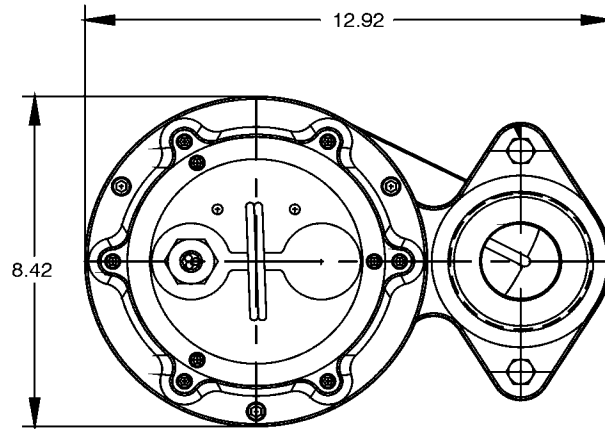

### Features

- Handles liquids and solid waste materials up to 3/4" diameter.
- Cast iron pump housing with protective epoxy coating for corrosion resistance
- Oil-filled motor housing for lifetime lubrication and rapid heat dissipation
- Stainless steel screws, bolts and seal assembly
- Mechanical seal (stainless steel spring, nitrile parts, carbon and ceramic faces) for long life and reliability
- 2 HP ball bearing motor
- Thermal overload protection on single phase units
- Capacitor & power cord isolated from oil-filled motor housing for ease of field maintenance
- Brass impeller
- Exclusion Seal

### Specifications

MODEL NO.	ITEM NO.	LIST/CERT.	HP	VOLTS	Hz	Ph	AMPS R	MOTOR RPM		PUMP PERFORMANCE (Gallons Per Minute @ Height)					DISCH. SIZE (Dia. In.)	SHUT OFF (Ft.)	PSI	CRD LGTH (Ft.)	WEIGHT (Lbs.)	DIMENSIONS H x L x W (In.)
										10'	20'	40'	60'	80'						
20E-CIM	520200	UL/CSA	2	230	60	1	16.4	2900	N/R	135	110	89	62	19	2" FNPT	110	47.6	20	92	17.08 x 12.92 x 8.42
20E-CIM	520225	UL/CSA	2	200-208	60	3	13.1	3100	N/R	135	110	89	62	19	2" FNPT	110	47.6	20	92	17.08 x 12.92 x 8.42
20E-CIM	520250	UL/CSA	2	230	60	3	11.6	3100	N/R	135	110	89	62	19	2" FNPT	110	47.6	20	92	17.08 x 12.92 x 8.42
20E-CIM	520275	UL/CSA	2	460	60	3	5.7	3200	N/R	135	110	89	62	19	2" FNPT	110	47.6	20	92	17.08 x 12.92 x 8.42