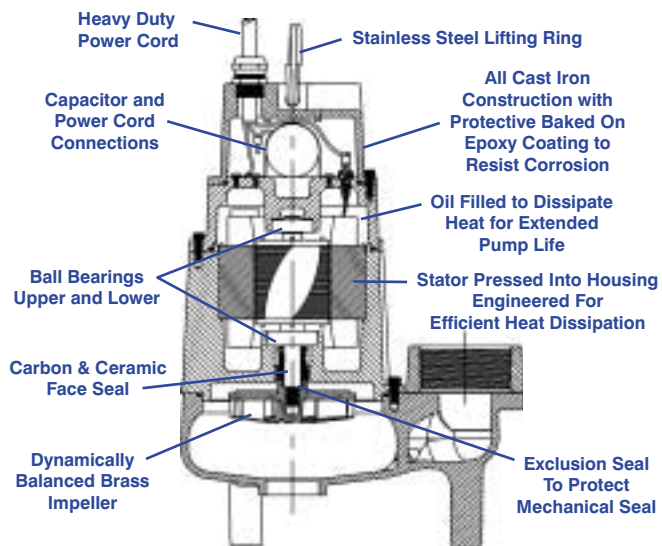

Little GIANT Pump Company

Magnum Series Sewage Ejector Pump

205 SERIES

Features

- Handles liquids and solid waste materials up to 2" diameter.
- Cast iron pump housing with protective epoxy coating for corrosion resistance
- Oil-filled motor housing for lifetime lubrication and rapid heat dissipation
- Stainless steel screws, bolts and seal assembly
- Mechanical seal (stainless steel spring, nitrile parts, carbon and ceramic faces) for long life and reliability
- 2 HP ball bearing motor
- Exclusion seal
- Thermal overload protection on single phase units
- Capacitor & power cord isolated from oil-filled motor housing for ease of field maintenance
- Brass impeller

Little Giant Pump Co.

20S SERIES SEWAGE EJECTOR PUMP

20S - CIM

Specifications

MODEL NO.	ITEM NO.	LIST/CERT.	HP	VOLTS	Hz	Ph	AMPS R	MOTOR RPM	PUMP PERFORMANCE (Gallons Per Minute @ Height)						DISCH. SIZE (Dia. In.)	SHUT OFF (Ft.)	PSI	CRD LGTH (Ft.)	WEIGHT (Lbs.)	DIMENSIONS H x L x W (In.)
									10'	20'	30'	40'	50'	60'						
20S-CIM	520100	UL/CSA	2	230	60	1	17.5	2900	205	168	140	115	90	70	3" FNPT	77	33.3	20	96	19.1 x 13.0 x 8.42
20S-CIM	520130	UL/CSA	2	230	60	1	17.5	2900	205	168	140	115	90	70	3" FNPT	77	33.3	30	98	19.1 x 13.0 x 8.42
20S-CIM	520125	UL/CSA	2	200-208	60	3*	14.5	3100	205	168	140	115	90	70	3" FNPT	77	33.3	20	96	19.1 x 13.0 x 8.42
20S-CIM	520150	UL/CSA	2	230	60	3*	12.6	3100	205	168	140	115	90	70	3" FNPT	77	33.3	20	96	19.1 x 13.0 x 8.42
20S-CIM	520175	UL/CSA	2	460	60	3*	6.1	3200	205	168	140	115	90	70	3" FNPT	77	33.3	20	96	19.1 x 13.0 x 8.42

*3 phase pumps require control panel

Construction

Cover	Epoxy Coated Cast Iron
Motor Housing	Epoxy Coated Cast Iron
Impeller Material	Red Brass
Impeller Type	Vortex
Volute	Epoxy Coated Cast Iron
Power Cord	14/3, SOW
Mechanical Shaft Seal	Carbon/Ceramic
Fasteners	Stainless Steel
Shaft	Stainless Steel
Bearings	Upper and lower ball bearings