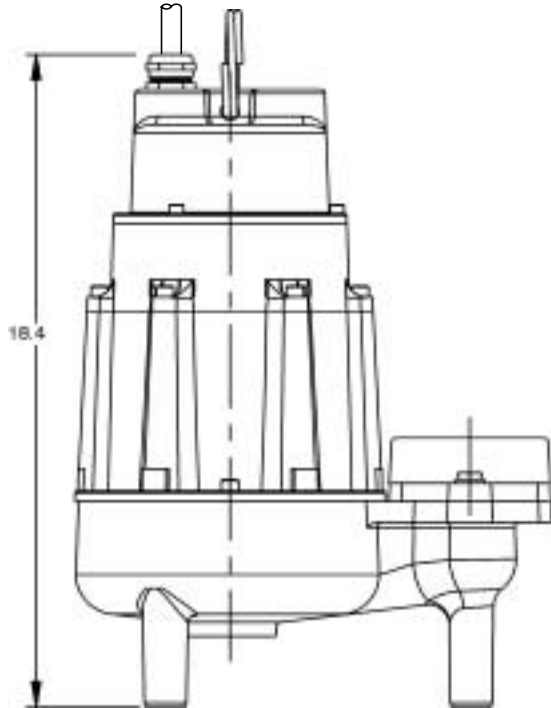

Little GIANT Pump Company

Magnum Series Sewage Ejector Pump

205 SERIES

Features

- Handles liquids and solid waste materials up to 2" diameter.
- Cast iron pump housing with protective epoxy coating for corrosion resistance
- Oil-filled motor housing for lifetime lubrication and rapid heat dissipation
- Stainless steel screws, bolts and seal assembly
- Mechanical seal (stainless steel spring, nitrile parts, carbon and ceramic faces) for long life and reliability
- 2 HP ball bearing motor
- Exclusion seal
- Thermal overload protection on single phase units
- Capacitor & power cord isolated from oil-filled motor housing for ease of field maintenance
- Brass impeller

Little Giant Pump Co.

20S SERIES SEWAGE EJECTOR PUMP

20S - CIM

Specifications

MODEL NO.	ITEM NO.	LIST/CERT.	HP	VOLTS	Hz	Ph	AMPS R	MOTOR RPM	PUMP PERFORMANCE (Gallons Per Minute @ Height)						DISCH. SIZE (Dia. In.)	SHUT OFF (Ft.)	PSI	CRD LGTH (Ft.)	WEIGHT (Lbs.)	DIMENSIONS H x L x W (In.)
									10'	20'	30'	40'	50'	60'						
20S-CIM	520100	UL/CSA	2	230	60	1	17.5	2900	205	168	140	115	90	70	3" FNPT	77	33.3	20	96	19.1 x 13.0 x 8.42
20S-CIM	520130	UL/CSA	2	230	60	1	17.5	2900	205	168	140	115	90	70	3" FNPT	77	33.3	30	98	19.1 x 13.0 x 8.42
20S-CIM	520125	UL/CSA	2	200-208	60	3*	14.5	3100	205	168	140	115	90	70	3" FNPT	77	33.3	20	96	19.1 x 13.0 x 8.42
20S-CIM	520150	UL/CSA	2	230	60	3*	12.6	3100	205	168	140	115	90	70	3" FNPT	77	33.3	20	96	19.1 x 13.0 x 8.42
20S-CIM	520175	UL/CSA	2	460	60	3*	6.1	3200	205	168	140	115	90	70	3" FNPT	77	33.3	20	96	19.1 x 13.0 x 8.42

*3 phase pumps require control panel

Construction

Cover	Epoxy Coated Cast Iron
Motor Housing	Epoxy Coated Cast Iron
Impeller Material	Red Brass
Impeller Type	Vortex
Volute	Epoxy Coated Cast Iron
Power Cord	14/3, SOW
Mechanical Shaft Seal	Carbon/Ceramic
Fasteners	Stainless Steel
Shaft	Stainless Steel
Bearings	Upper and lower ball bearings