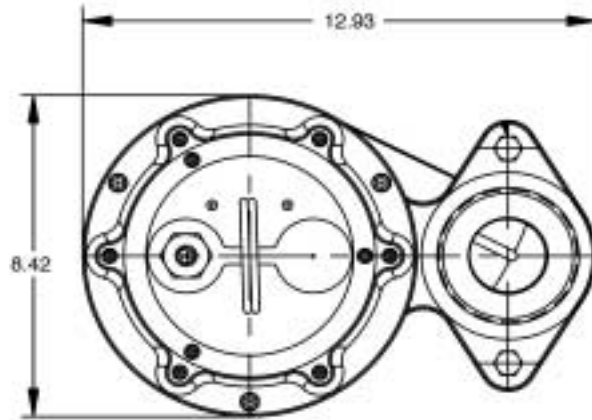

Little GIANT Pump Company

Magnum Series Sewage Ejector Pump

205 SERIES

Features

- Handles liquids and solid waste materials up to 2" diameter.
- Cast iron pump housing with protective epoxy coating for corrosion resistance
- Oil-filled motor housing for lifetime lubrication and rapid heat dissipation
- Stainless steel screws, bolts and seal assembly
- Mechanical seal (stainless steel spring, nitrile parts, carbon and ceramic faces) for long life and reliability
- 2 HP ball bearing motor
- Exclusion seal
- Thermal overload protection on single phase units
- Capacitor & power cord isolated from oil-filled motor housing for ease of field maintenance
- Brass impeller

Little Giant Pump Co.

20S SERIES SEWAGE EJECTOR PUMP

20S - CIM

Specifications

MODEL NO.	ITEM NO.	LIST/CERT.	HP	VOLTS	Hz	Ph	AMPS R	MOTOR RPM	PUMP PERFORMANCE (Gallons Per Minute @ Height)						DISCH. SIZE (Dia. In.)	SHUT OFF (Ft.)	PSI	CRD LGTH (Ft.)	WEIGHT (Lbs.)	DIMENSIONS H x L x W (In.)
									10'	20'	30'	40'	50'	60'						
20S-CIM	520100	UL/CSA	2	230	60	1	17.5	2900	205	168	140	115	90	70	3" FNPT	77	33.3	20	96	19.1 x 13.0 x 8.42
20S-CIM	520130	UL/CSA	2	230	60	1	17.5	2900	205	168	140	115	90	70	3" FNPT	77	33.3	30	98	19.1 x 13.0 x 8.42
20S-CIM	520125	UL/CSA	2	200-208	60	3*	14.5	3100	205	168	140	115	90	70	3" FNPT	77	33.3	20	96	19.1 x 13.0 x 8.42
20S-CIM	520150	UL/CSA	2	230	60	3*	12.6	3100	205	168	140	115	90	70	3" FNPT	77	33.3	20	96	19.1 x 13.0 x 8.42
20S-CIM	520175	UL/CSA	2	460	60	3*	6.1	3200	205	168	140	115	90	70	3" FNPT	77	33.3	20	96	19.1 x 13.0 x 8.42

*3 phase pumps require control panel

Construction

Cover	Epoxy Coated Cast Iron
Motor Housing	Epoxy Coated Cast Iron
Impeller Material	Red Brass
Impeller Type	Vortex
Volute	Epoxy Coated Cast Iron
Power Cord	14/3, SOW
Mechanical Shaft Seal	Carbon/Ceramic
Fasteners	Stainless Steel
Shaft	Stainless Steel
Bearings	Upper and lower ball bearings