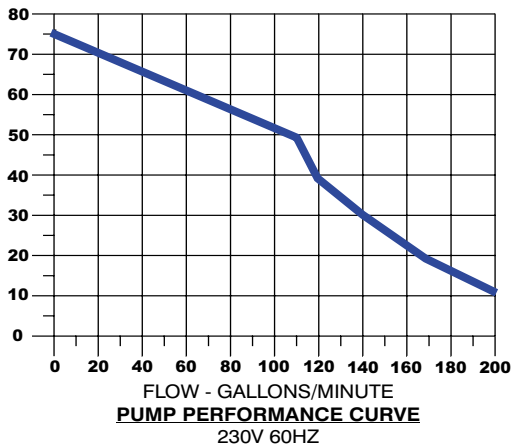

Little GIANT Pump Company

Magnum Series Sewage Ejector Pump

205 SERIES

Features

- Handles liquids and solid waste materials up to 2" diameter.
- Cast iron pump housing with protective epoxy coating for corrosion resistance
- Oil-filled motor housing for lifetime lubrication and rapid heat dissipation
- Stainless steel screws, bolts and seal assembly
- Mechanical seal (stainless steel spring, nitrile parts, carbon and ceramic faces) for long life and reliability
- 2 HP ball bearing motor
- Exclusion seal
- Thermal overload protection on single phase units
- Capacitor & power cord isolated from oil-filled motor housing for ease of field maintenance
- Brass impeller

Little Giant Pump Co.

20S SERIES SEWAGE EJECTOR PUMP

20S - CIM

Specifications

MODEL NO.	ITEM NO.	LIST/CERT.	HP	VOLTS	Hz	Ph	AMPS R	MOTOR RPM	PUMP PERFORMANCE (Gallons Per Minute @ Height)						DISCH. SIZE (Dia. In.)	SHUT OFF (Ft.)	PSI	CRD LGTH (Ft.)	WEIGHT (Lbs.)	DIMENSIONS H x L x W (In.)
									10'	20'	30'	40'	50'	60'						
20S-CIM	520100	UL/CSA	2	230	60	1	17.5	2900	205	168	140	115	90	70	3" FNPT	77	33.3	20	96	19.1 x 13.0 x 8.42
20S-CIM	520130	UL/CSA	2	230	60	1	17.5	2900	205	168	140	115	90	70	3" FNPT	77	33.3	30	98	19.1 x 13.0 x 8.42
20S-CIM	520125	UL/CSA	2	200-208	60	3*	14.5	3100	205	168	140	115	90	70	3" FNPT	77	33.3	20	96	19.1 x 13.0 x 8.42
20S-CIM	520150	UL/CSA	2	230	60	3*	12.6	3100	205	168	140	115	90	70	3" FNPT	77	33.3	20	96	19.1 x 13.0 x 8.42
20S-CIM	520175	UL/CSA	2	460	60	3*	6.1	3200	205	168	140	115	90	70	3" FNPT	77	33.3	20	96	19.1 x 13.0 x 8.42

*3 phase pumps require control panel

Construction

Cover	Epoxy Coated Cast Iron
Motor Housing	Epoxy Coated Cast Iron
Impeller Material	Red Brass
Impeller Type	Vortex
Volute	Epoxy Coated Cast Iron
Power Cord	14/3, SOW
Mechanical Shaft Seal	Carbon/Ceramic
Fasteners	Stainless Steel
Shaft	Stainless Steel
Bearings	Upper and lower ball bearings