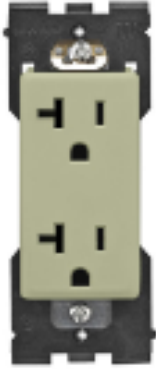

RER20-PS

UPC Code: 07847753555

Country Of Origin: China

NEMA:
5-20R

Brand Features

Renu in a snap! Renu is the smart new line of decorative electrical products from Leviton. Install Renu and get a fresh stylish look, plus the ability to change the color of any Renu device when you update a room. The Renu line includes switches, outlets, GFCI outlets, dimmers, and sleek, screwless wallplates available in 20 designer colors. The RER20 20A tamper-resistant outlet has built-in shutters to help prevent access by most foreign objects. Shallow in size, it is self-grounded*, and back and side wired for fast, easy installation. The terminals are designed to withstand high torque and resist wire pullout. A Renu 15A-125V tamper-resistant outlet is also available. Use only with Renu wallplates. *When installed in a properly grounded metal wallbox.

Item Description

Leviton Renu® Tamper-Resistant Outlet RER20-PS, 20A-125V, in Prairie Sage

Technical Information

Product Features

Color: Prairie Sage

Color Change Kit: RKR20

Device Type: Duplex Outlet

Grounding: Self-Grounding Clip and Green Ground Screw

- 20A-125V
- Tamper-resistant to meet the child safety requirements of the National Electrical Code®
- Built-in shutters help prevent access by most foreign objects
- Available in 20 popular colors to match any décor
- Once installed, Renu outlets can be updated to a new color by ordering an RKR20 color change kit
- Outlet face easily snaps OFF and ON to change color
- To complete the look, snap on a matching or contrasting Renu screwless wallplate (sold separately)
- Turns the electrical device into a decorative, easily updated accessory
- Shallow size is easy to install in any wallbox
- Self-grounded when installed in a properly grounded metal wallbox
- Back and side wired for fast, easy installation
- Terminals designed to withstand high torque and resist wire pullout
- 15A tamper-resistant outlet is also available
- Use only with Renu wallplates