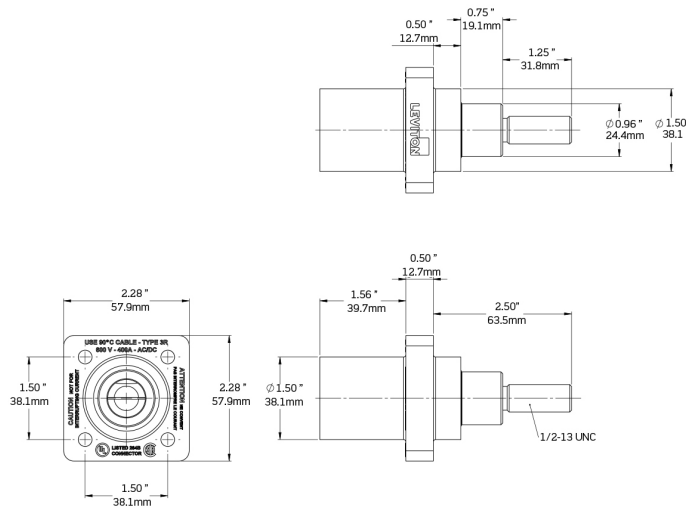

Item Description

16 Series Single Pole Cam-Type Male Panel Receptacle, Taper Nose, 0.75" Extended Shoulder, 1.25" Threaded Stud, 600V, Max 400A, Cable Range - #2 - 4/0

Technical Information

Electrical Specifications

Max. Amperage: 400 Amp

Max. Voltage: 600 Volt

Material Specifications

Contact Material: Brass

Sleeve Material: Santroprene TPV

Strain Relief: Copper Wire

Mechanical Specifications

Cable Range: 2-4/0 AWG

Connection Type: Threaded Stud

Gender: Male

Standards and Certifications

NEMA Rating: Type 3R

UL: 1691

SPECIFICATION SUBMITTAL

JOB NAME:	CATALOG NUMBERS:	
<input type="text"/>	<input type="text"/>	<input type="text"/>
JOB NUMBER:	<input type="text"/>	<input type="text"/>