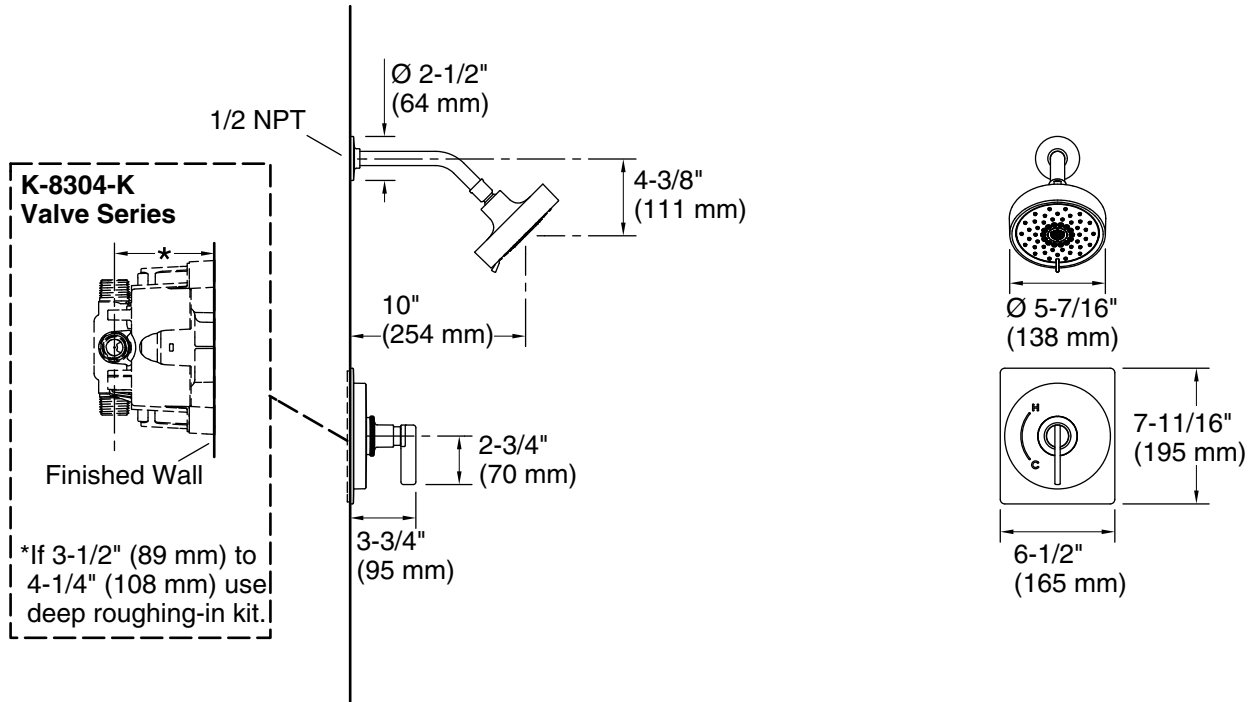

Features

- Designed in collaboration with Studio McGee
- Multifunction showerhead with advanced spray engine provides three experiences: full coverage, pulsating massage and silk spray
- 2.5 gpm (9.5 lpm) maximum flow rate
- A single handle controls both on/off activation and temperature setting
- MasterClean™ sprayface features an easy-to-clean surface that withstands mineral buildup and maximizes spray performance
- Includes shower arm and flange
- Coordinates with other products in the Castia collection
- Requires valve (sold separately)

Technical Information

All product dimensions are nominal.

Spout:

Shower/Rainhead rated max flow: 2.5 gal/min (9.5 l/min)

Notes

Install this product according to the installation instructions.