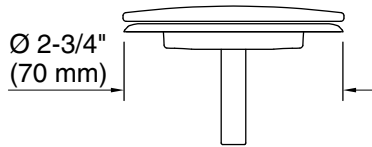

Technical Information

All product dimensions are nominal.

Material: Metal

Notes

Install this product according to the installation instructions.