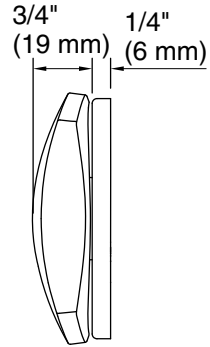

### Required Products/Accessories

K-37383 Rough-in cable bath drain, PVC, 30" cable with tubing

K-78438 30" cable bath drain

or

K-37385 rough-in cable drain, PVC, 45" cable

K-78439 45" cable bath drain

### Technical Information

All product dimensions are nominal.

Material: Metal