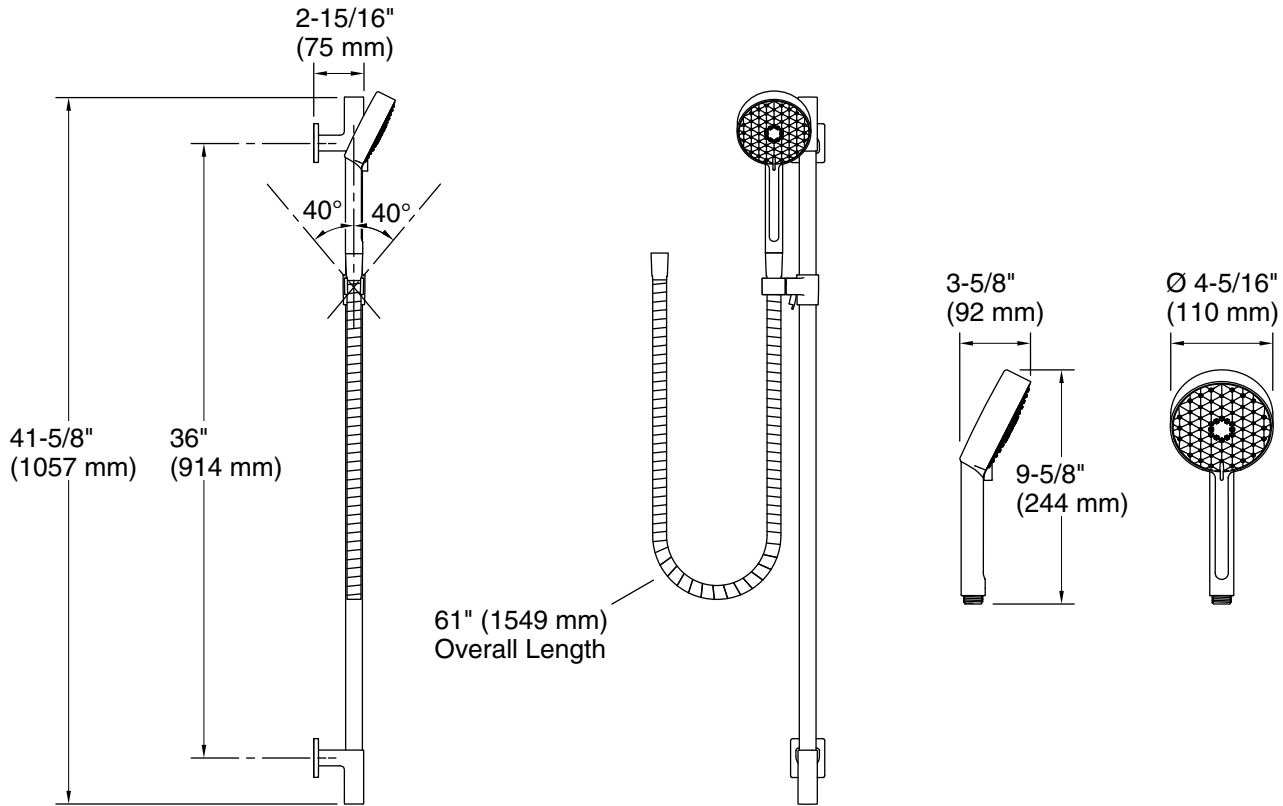

Features

- The Awaken handshower features a contemporary design
- Three spray functions and ADA-compliant nonpositive shutoff
- Thumb tab allows for a smooth transition between sprays
- MasterClean™ sprayface features an easy-to-clean surface that withstands mineral buildup and maximizes spray performance
- 36" (914 mm) slidebar features adjustable mounting brackets for installation flexibility
- This product can help a building earn Water Efficiency points in LEED® Green Building Rating System

Optional Products/Accessories

- K-98350 wall-mount supply elbow
- K-98351 wall-mount supply elbow with check valve

Codes/Standards

ASME A112.18.1/CSA B125.1
DOE - Energy Policy Act 1992
EPA WaterSense®
California Energy Commission (CEC)
ADA
ICC/ANSI A117.1

Technical Information

All product dimensions are nominal.

Spout:

Handshower rated max flow: 1.75 gal/min (6.6 l/min)

Notes

Install this product according to the installation instructions.

Plumbing codes require approved backflow prevention devices to be installed in-line to handshowers. Please consult with local plumbing officials.