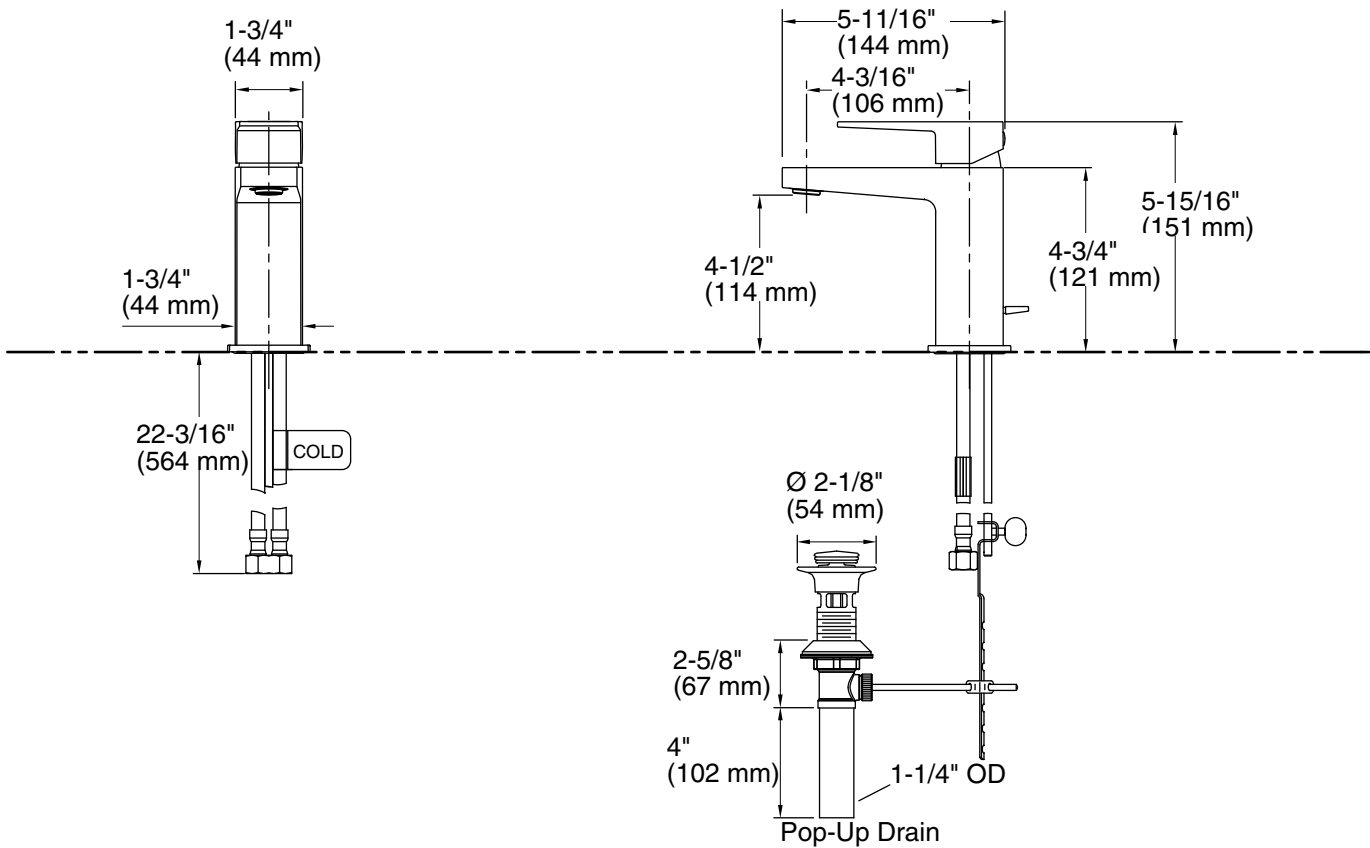

Features

- Single Lever handle allows for both volume and temperature control
- KOHLER® ceramic disc valves exceed industry longevity standards for a lifetime of durable performance
- Temperature memory allows faucet to be turned on and off at the temperature set during prior usage
- 1.2 gpm (4.5 lpm) maximum flow rate
- Includes metal pop-up drain with 1-1/4" (32 mm) tailpiece
- Red/blue indexing on handle
- Coordinates with Honesty faucets accessories, and showering components to complete your bathroom
- This product will be replaced with K-37889-4

Material

- Brass
- KOHLER finishes resist corrosion and tarnishing

Installation

- For single-hole installation
- Preattached flexible supply lines simplify installation

Recommended Products/Accessories

- K-23726 Drain treatment
- K-26633 18" towel bar
- K-26634 24" towel bar
- K-26635 12" towel bar
- K-26636 Robe hook
- K-26637 Towel arm
- K-26638 Pivoting toilet paper holder

See website for detailed warranty information.

Technical Information

All product dimensions are nominal.

Faucet flow rate: 1.2 gal/min (4.5 l/min)

Drain included: Yes

Drain with overflow: Yes

Drain tailpiece included: Yes

Spout:

Spout reach: 4-3/16" (106 mm)

Notes

Install this product according to the installation guide.

ADA compliant for handles only.

ADA, OBC, CSA B651 compliant when installed to the specific requirements of these regulations.