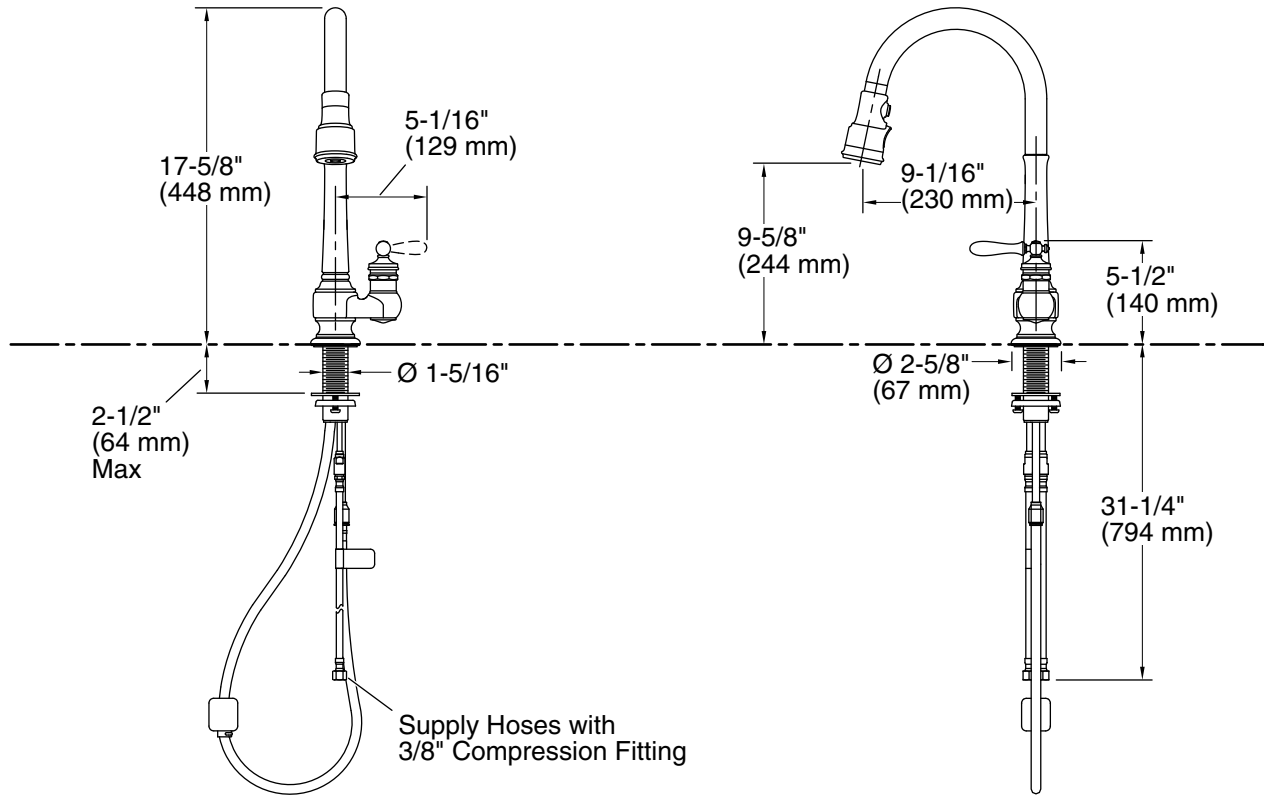

Adapters, Rough-in and Extension Kits

1012715 Range: 3-1/4" (83 mm) -
5-3/8" (137 mm)

Recommended Products/Accessories

1167289 1.5 GPM [5.7 l/min] Low Flow Kit
K-99272 Three-Hole Kitchen Faucet Escutcheon

Technical Information

All product dimensions are nominal.

Faucet flow rate: 1.5 gal/min (5.7 l/min)

Spout:

Spout reach: 9-1/16" (230 mm)

Notes

Install this product according to the installation guide.

ADA compliant for faucet handles only.