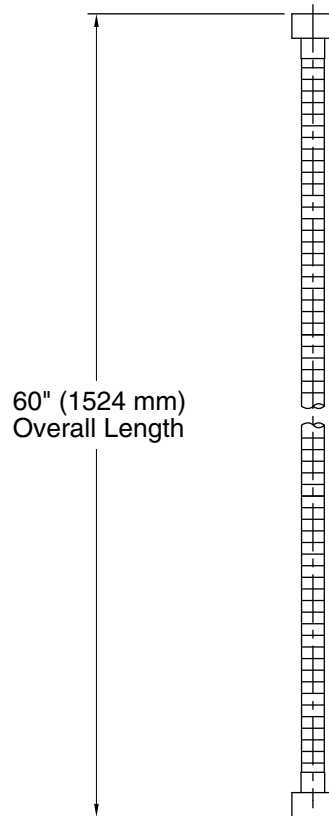

Technical Information

All product dimensions are nominal.

Spout:

Notes

Install this product according to the installation instructions.

ADA compliant when installed to the specific requirements of these regulations.