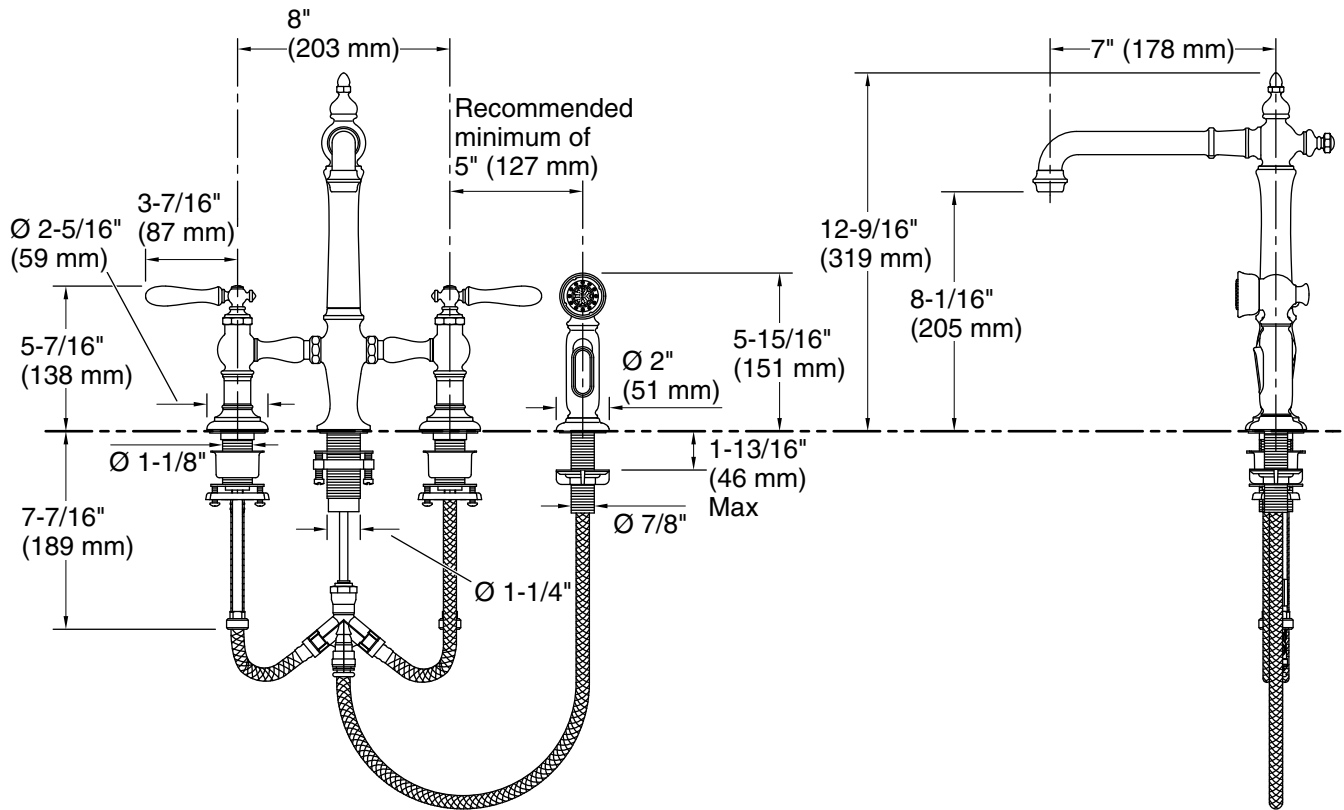

### Technical Information

All product dimensions are nominal.

Faucet flow rate: 1.5 gal/min (5.7 l/min)

### Spout:

Spout reach: 7" (178 mm)

### Notes

Install this product according to the installation guide.

Drill the hole for the sidespray a minimum of 5" (127 mm) from the center of the lever handle.

ADA compliant for faucet handles only.

ADA compliant for faucet handles only