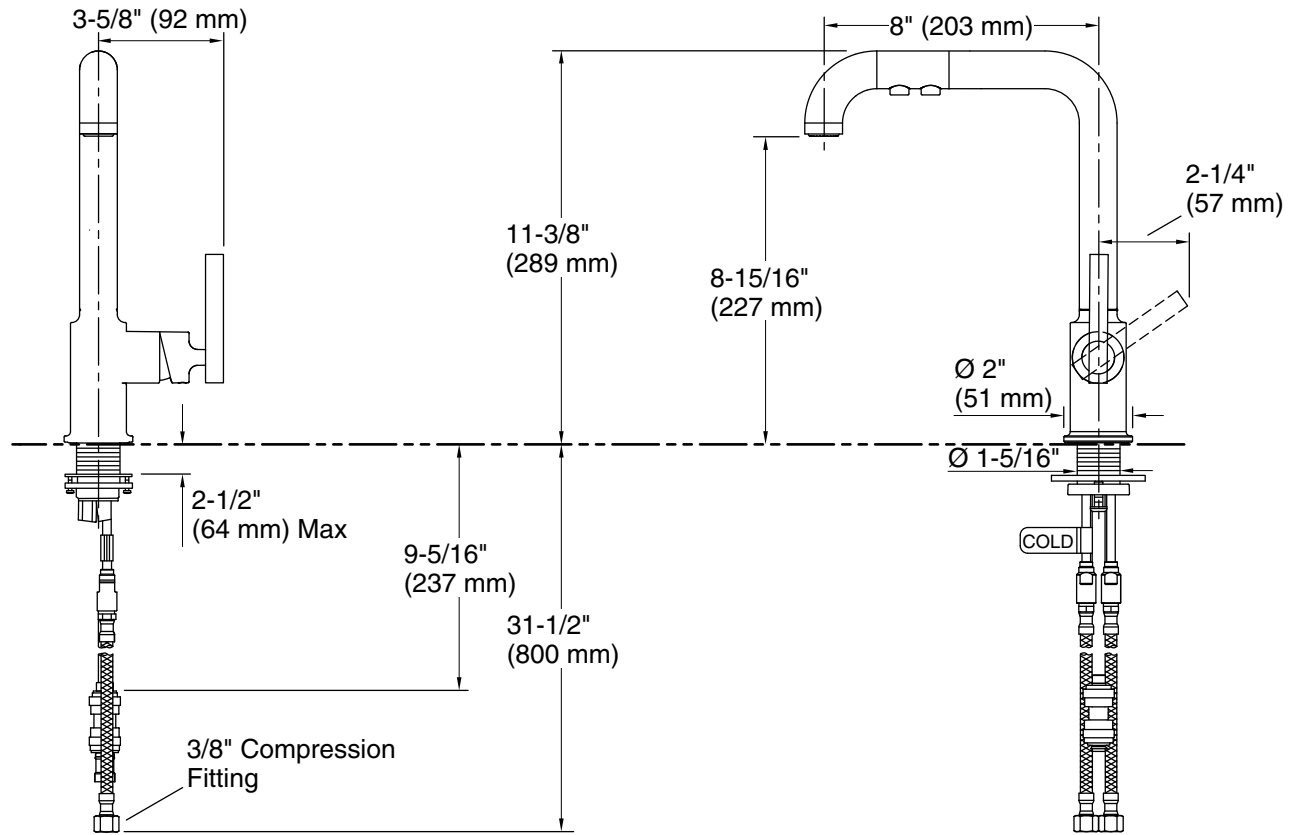

### Technical Information

All product dimensions are nominal.

Faucet flow rate: 1.5 gal/min (5.7 l/min)

### Spout:

Spout reach: 8" (203 mm)