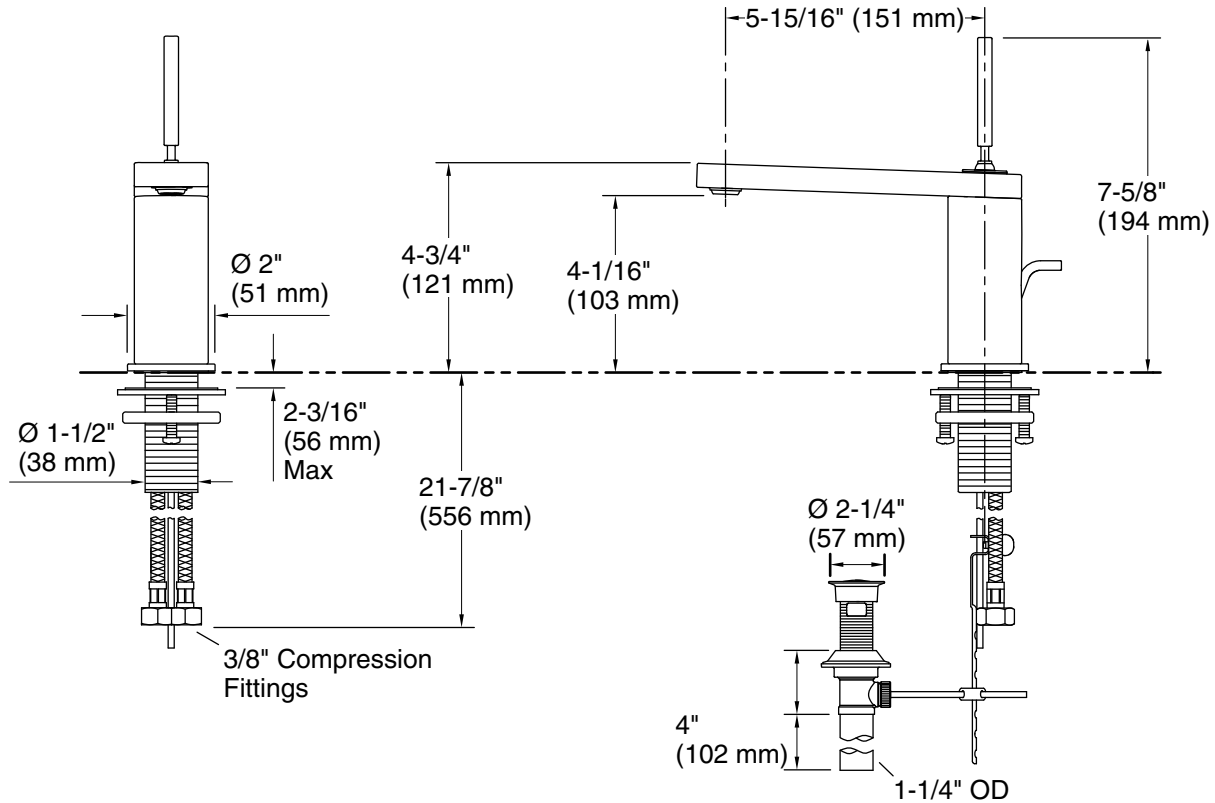

### Technical Information

All product dimensions are nominal.

Faucet flow rate: 1.2 gal/min (4.5 l/min)

Drain included: Yes

Drain with overflow: Yes

### Spout:

Spout reach: 5-15/16" (151 mm)