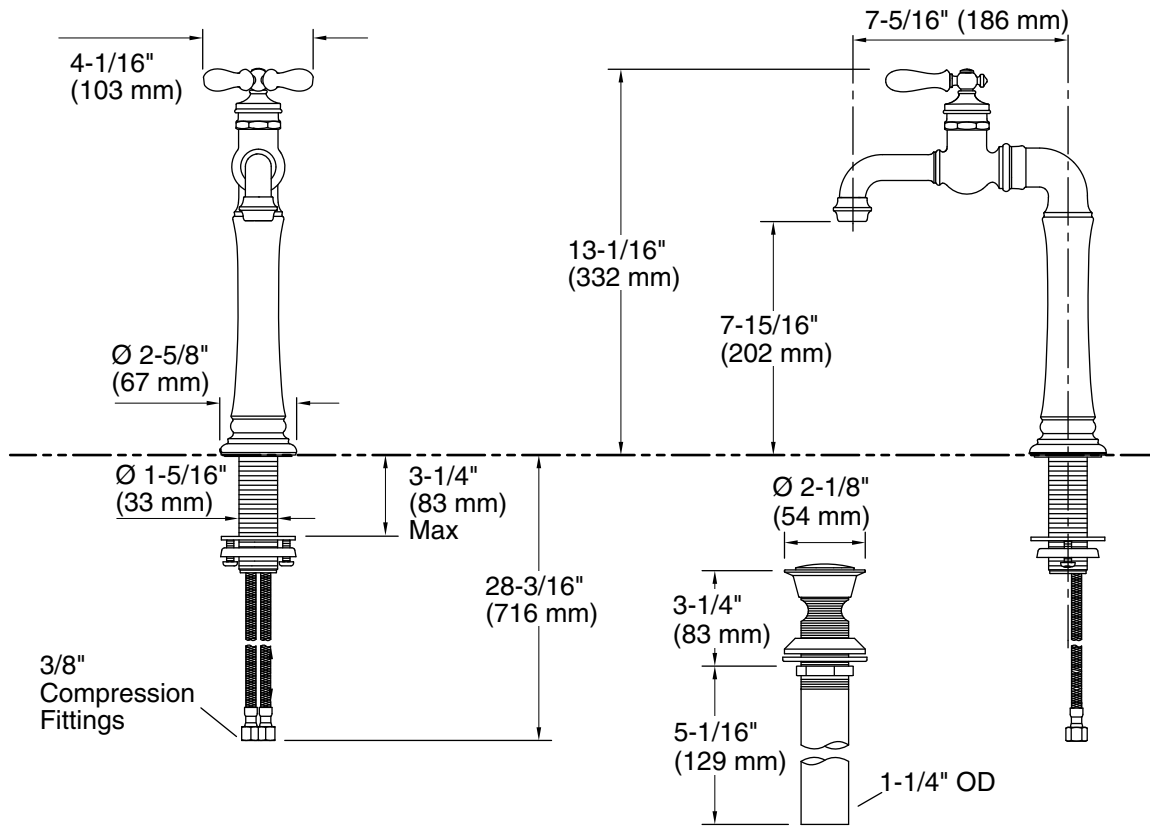

### Features

- Metal construction
- Vintage artisan-inspired top-mount handle provides a unique statement to any bathroom
- KOHLER® ceramic disc valves exceed industry longevity standards for a lifetime of durable performance
- Includes clicker drain with 1-1/4" (32 mm) metal tailpiece
- Coordinates with other faucets and accessories in the Artifacts collection
- 1.2 gpm (4.5 lpm) maximum flow rate at 60 psi (4.14 bar)
- Tall height is ideal for vessel-style sinks

### Technical Information

All product dimensions are nominal.

Faucet flow rate: 1.2 gal/min (4.5 l/min)

Drain included: Yes

Drain with overflow: Yes

Drain tailpiece included: Yes

### Spout:

Spout reach: 7-5/16" (186 mm)