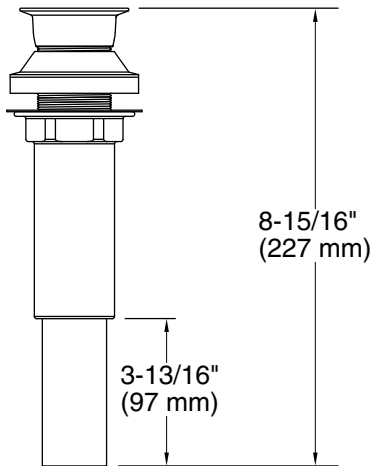

Features

- 1-1/4" (32 mm) connection
- Without overflow
- Decorative trim cap designs
- Flower design

Material

- Solid-brass construction for durability and reliability

Recommended Products/Accessories

K-23726 Drain treatment

1-1/4"
(32 mm) OD

Technical Information

All product dimensions are nominal.

Material: Brass

Notes

Install this product according to the installation instructions.