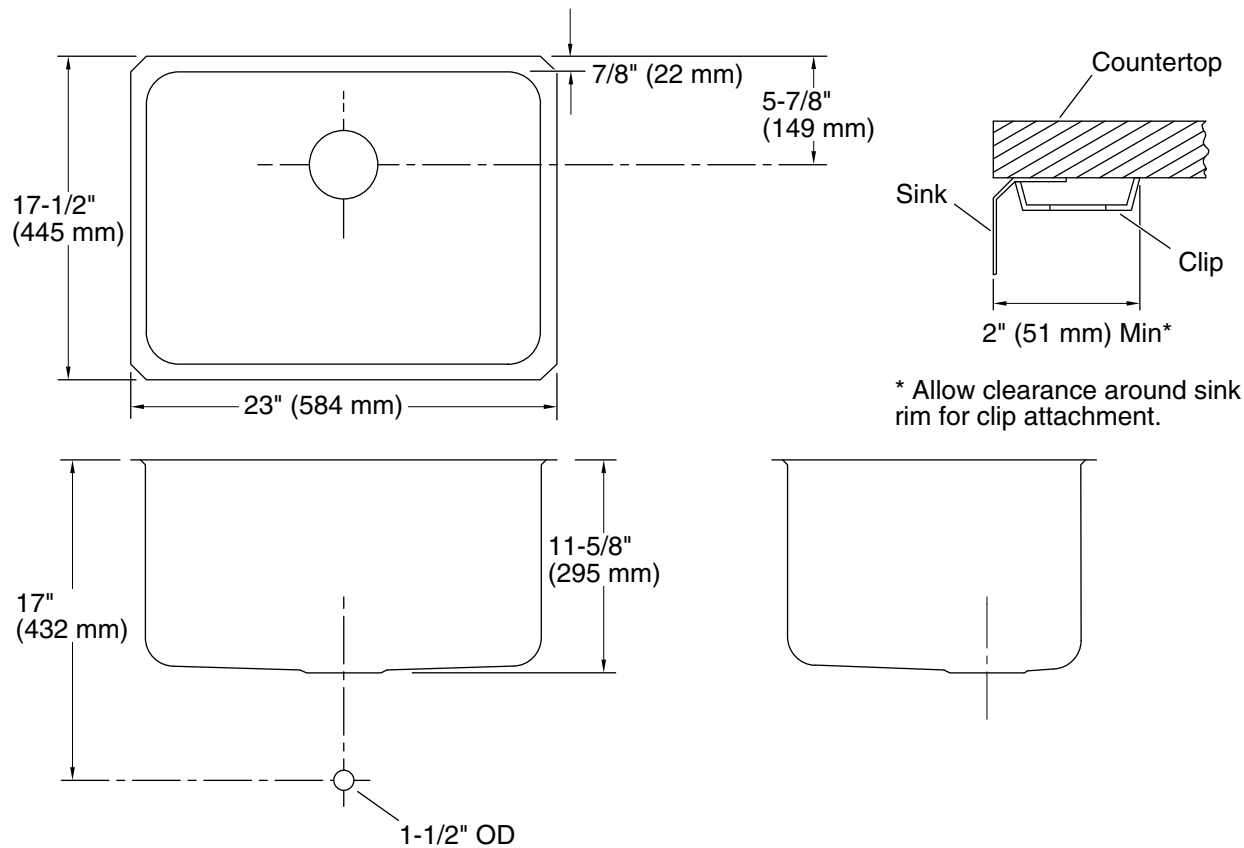

**Undertone®**  
23" undermount single-bowl utility sink  
**K-6661**

**Features**

- 27" (686 mm) minimum base cabinet width
- Single bowl
- 11-1/4" depth provides generous workspace
- Rear drain placement increases cabinet storage space underneath sink
- Includes installation hardware

### Technical Information

All product dimensions are nominal.

Basin configuration: Single Bowl

Min. base cabinet width: 27" (686 mm)

Bowl area (Only):  
 Length: 21-1/4" (540 mm)  
 Width: 15-3/4" (400 mm)  
 Bowl depth: 11-5/16" (287 mm)  
 Water depth: 11-5/16" (287 mm)