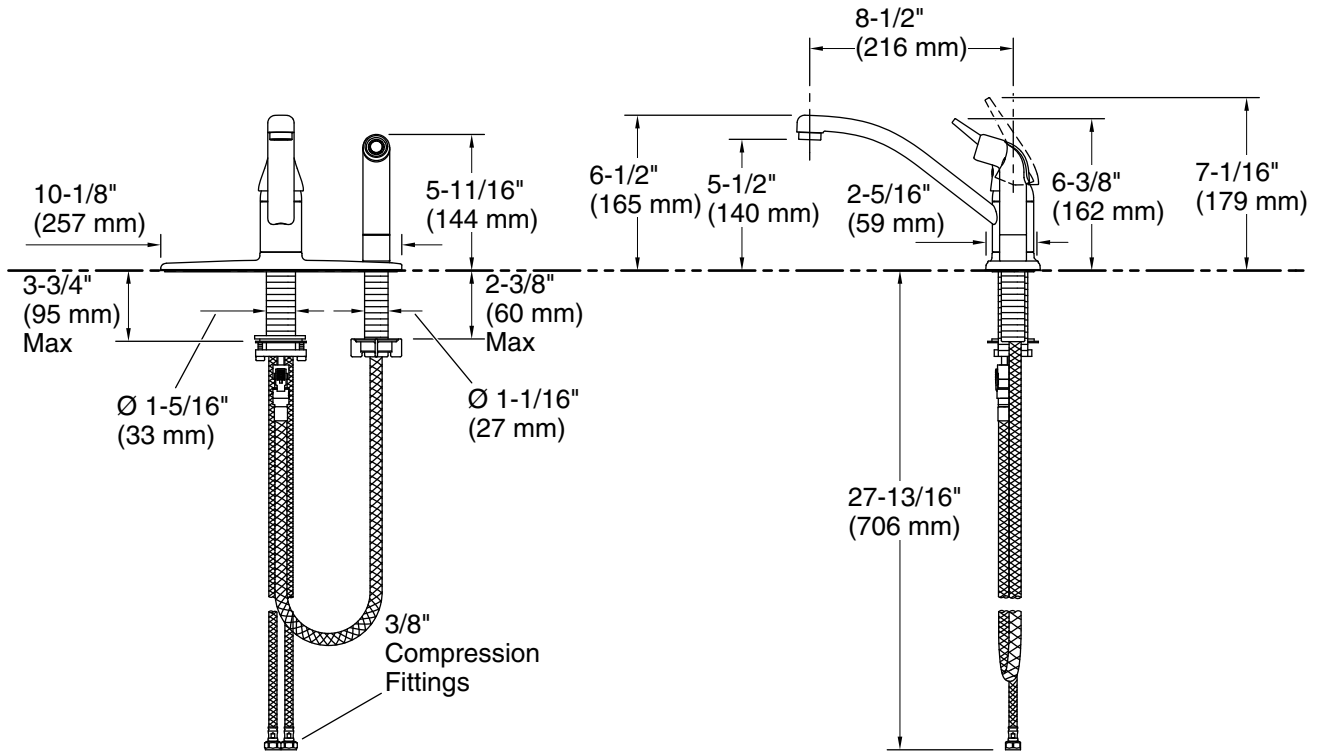

Features

- 8-1/2" (216 mm) swing spout reach
- Single lever handle makes adjusting water temperature easy.
- Aerated flow
- Temperature memory allows faucet to be turned on and off at the temperature set during prior usage
- Matching finish escutcheon-mounted side sprayer
- Matching side sprayer provides flexibility and convenience for cleaning and food prep
- 1.5 gpm (5.7 lpm) maximum flow rate at 60 psi (4.14 bar)
- KOHLER® ceramic disc valves exceed industry longevity standards for a lifetime of durable performance

Material

- Premium metal construction for durability and reliability
- KOHLER finishes resist corrosion and tarnishing

Installation

- For 8" (203 mm) centers
- Two-hole installation (three-hole escutcheon plate included)
- Flexible supply lines simplify installation

	CP	Polished Chrome
---	----	-----------------

Technical Information

All product dimensions are nominal.

Faucet flow rate: 1.5 gal/min (5.7 l/min)

Spout:

Spout reach: 8-1/2" (216 mm)

Notes

Install this product according to the installation instructions.