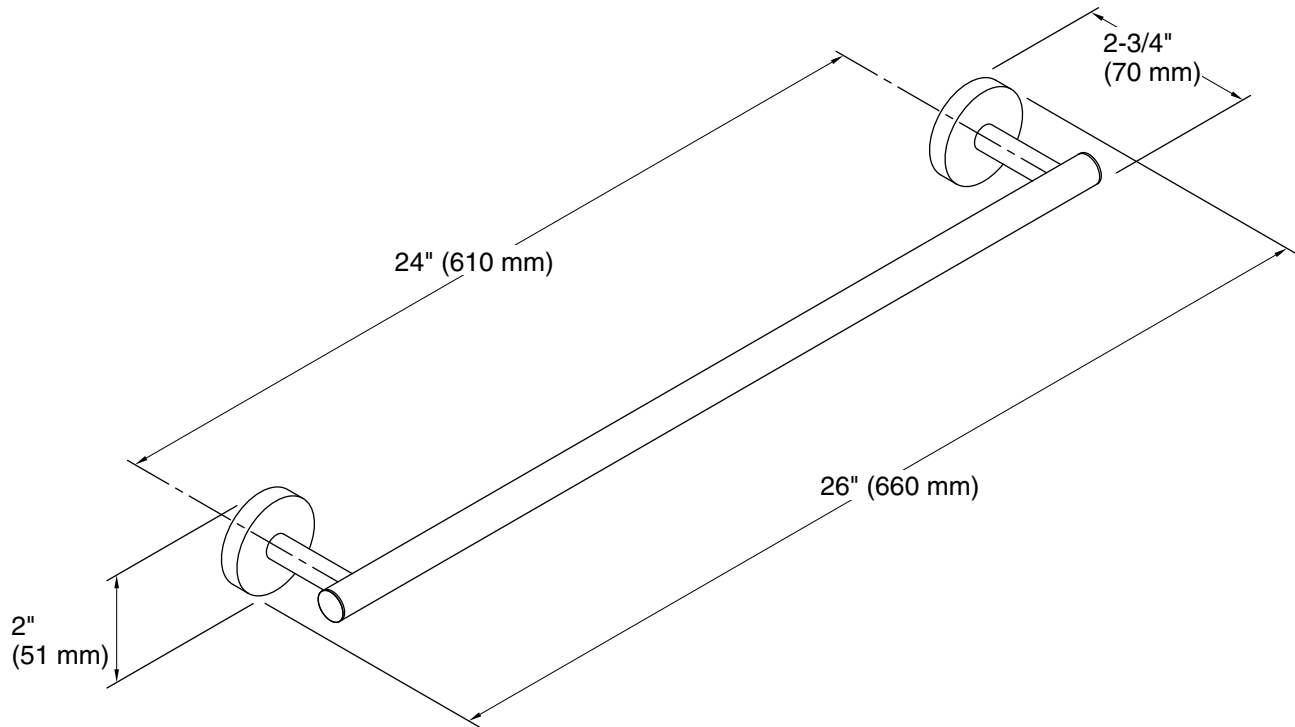

Features

- Coordinates with Elate faucets and accessories

Material

- Premium metal construction for durability and reliability
- KOHLER finishes resist corrosion and tarnishing

Installation

- Installation template and tools included

Technical Information

All product dimensions are nominal.

Material: Zinc, Stainless Steel

Notes

Install this product according to the installation instructions.

CAUTION: Risk of personal injury. Do not install these products in any area where they are likely to be used inadvertently as a grab bar or support bar. These products are not designed or intended for use as a grab bar or support bar.