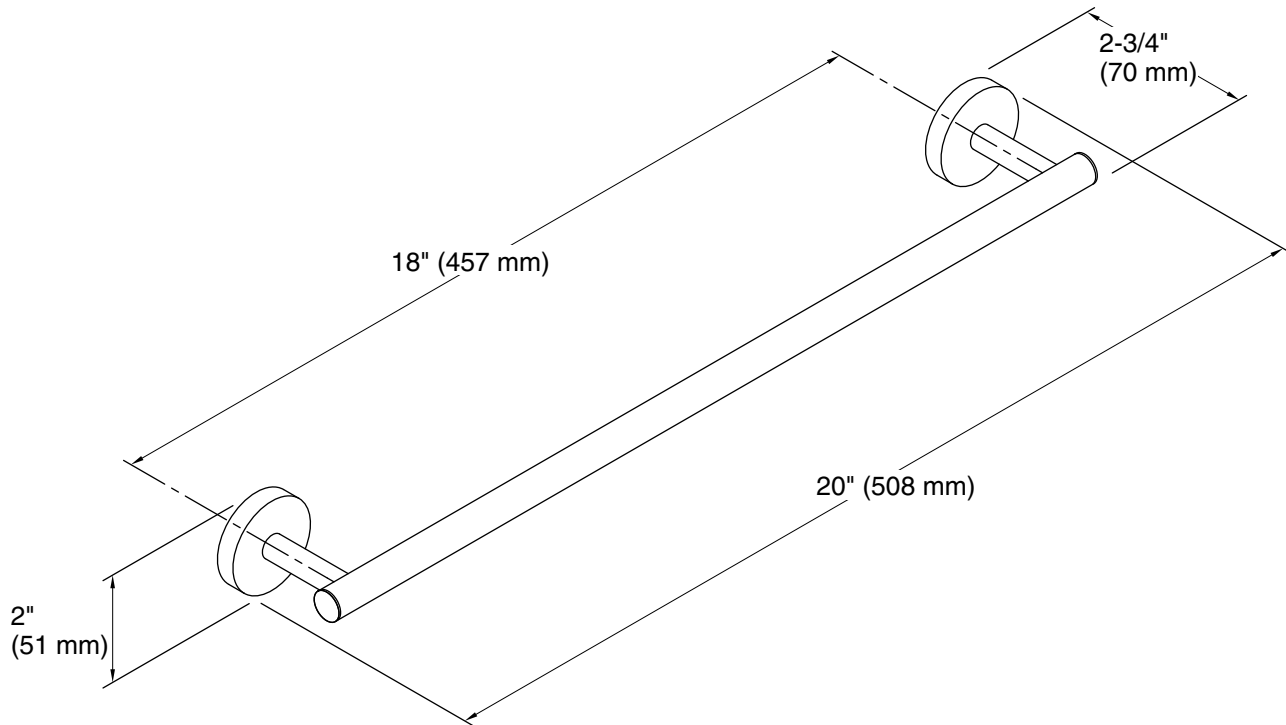

Features

- Coordinates with Elate faucets and accessories

Material

- Premium metal construction for durability and reliability
- KOHLER finishes resist corrosion and tarnishing

Installation

- Installation template and tools included

Technical Information

All product dimensions are nominal.

Material: Zinc, Stainless Steel

Notes

Install this product according to the installation instructions.

CAUTION: Risk of personal injury. Do not install these products in any area where they are likely to be used inadvertently as a grab bar or support bar. These products are not designed or intended for use as a grab bar or support bar.